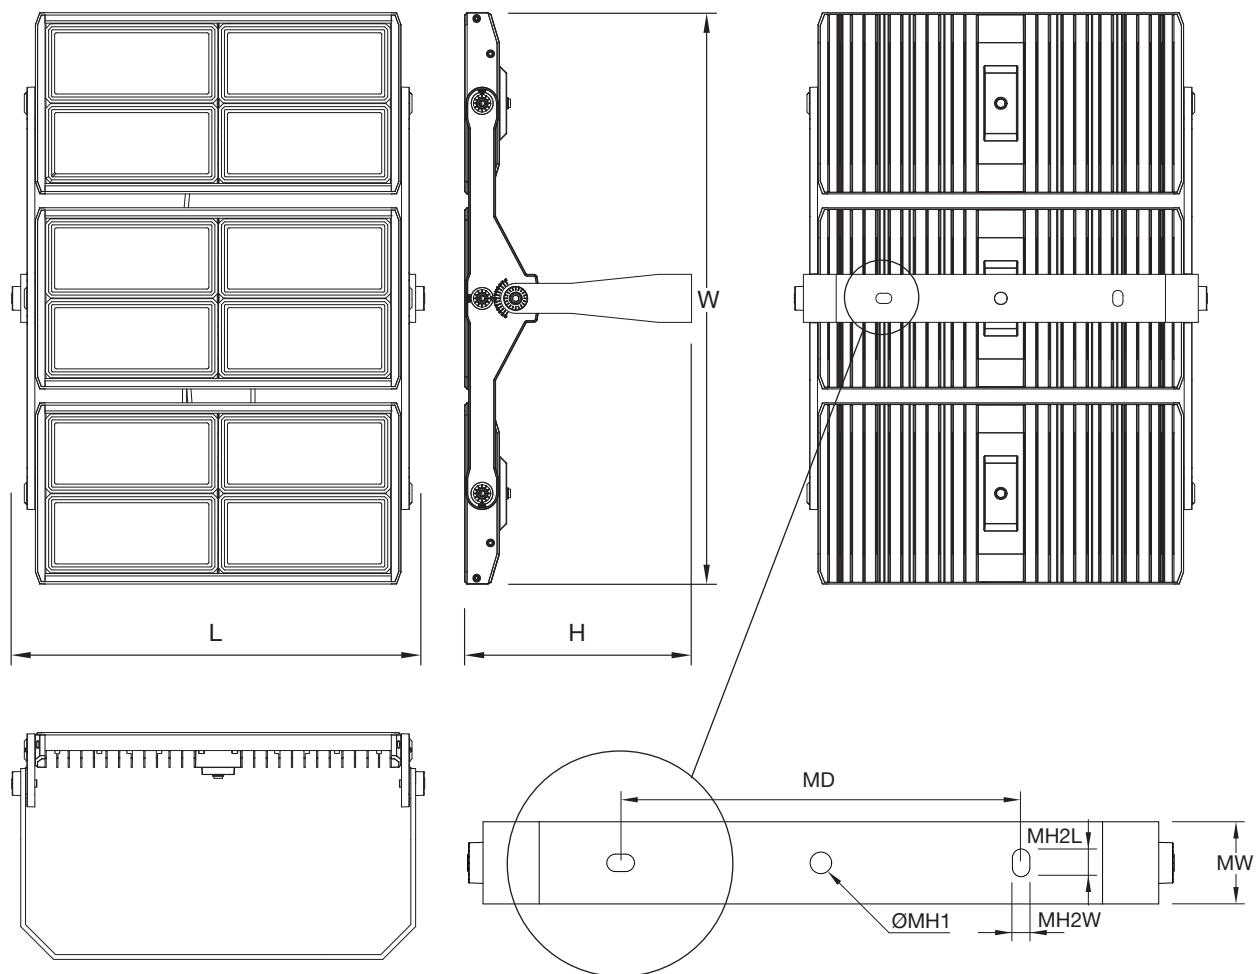

330W

L	685mm
W	435mm
H	322mm
MD	390mm
MW	80mm
ØMH1	21mm
MH2L	27mm
MH2W	17mm

PURSOS® SHP LED Flood Light

Dimensions

PURSOS SHP M 650W

Dimensions

	650W
L	685mm
W	627mm
H	330mm
MD	390mm
MW	80mm
ØMH1	21mm
MH2L	27mm
MH2W	17mm

PURSOS® SHP LED Flood Light

Dimensions

PURSOS SHP L 960W

Dimensions

	960W
L	685mm
W	952mm
H	378mm
MD	390mm
MW	80mm
ØMH1	21mm
MH2L	27mm
MH2W	17mm

PURSOS® SHP LED Flood Light

Dimensions

Power Supply Unit

Dimensions

	PSU
L	420mm
W	250mm
H	119mm
MD	380mm
ML	29mm
MW	17mm

Extension Cable

Dimensions

	5m	10m	20m
L	5m	10m	20m

PURSOS® SHP LED Flood Light

Dimensions

Louver for 330W (Separate order)

Dimensions

Louver for 330W

L	610mm
W	435mm
H	65mm

Louver for *650W / 960W (Separate order)

Dimensions

Louver for 650W / 960W

L	610mm
W	302mm
H	65mm

*650W flood light needs 2 louvers while 960W flood light needs 3 louvers.