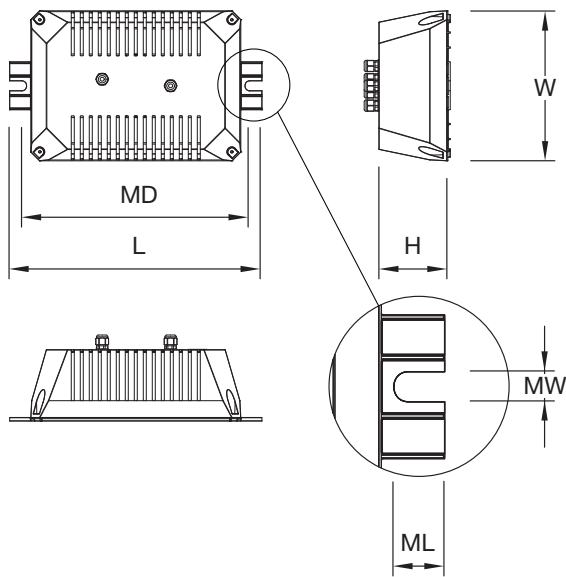

330W

L	685mm
W	435mm
H	322mm
MD	390mm
MW	80mm
ØMH1	21mm
MH2L	27mm
MH2W	17mm

PURSOS® SHP LED Flood Light

Dimensions

PURSOS SHP M 650W

Dimensions

	650W
L	685mm
W	627mm
H	330mm
MD	390mm
MW	80mm
ØMH1	21mm
MH2L	27mm
MH2W	17mm

PURSOS® SHP LED Flood Light

Dimensions

PURSOS SHP L 960W

Dimensions

	960W
L	685mm
W	952mm
H	378mm
MD	390mm
MW	80mm
ØMH1	21mm
MH2L	27mm
MH2W	17mm

PURSOS® SHP LED Flood Light

Dimensions

Power Supply Unit

Dimensions

	PSU
L	420mm
W	250mm
H	119mm
MD	380mm
ML	29mm
MW	17mm

Extension Cable

Dimensions

	5m	10m	20m
L	5m	10m	20m

PURSOS® SHP LED Flood Light

Dimensions

Louver for 330W (Separate order)

Dimensions

Louver for 330W

L	610mm
W	435mm
H	65mm

Louver for *650W / 960W (Separate order)

Dimensions

Louver for 650W / 960W

L	610mm
W	302mm
H	65mm

*650W flood light needs 2 louvers while 960W flood light needs 3 louvers.