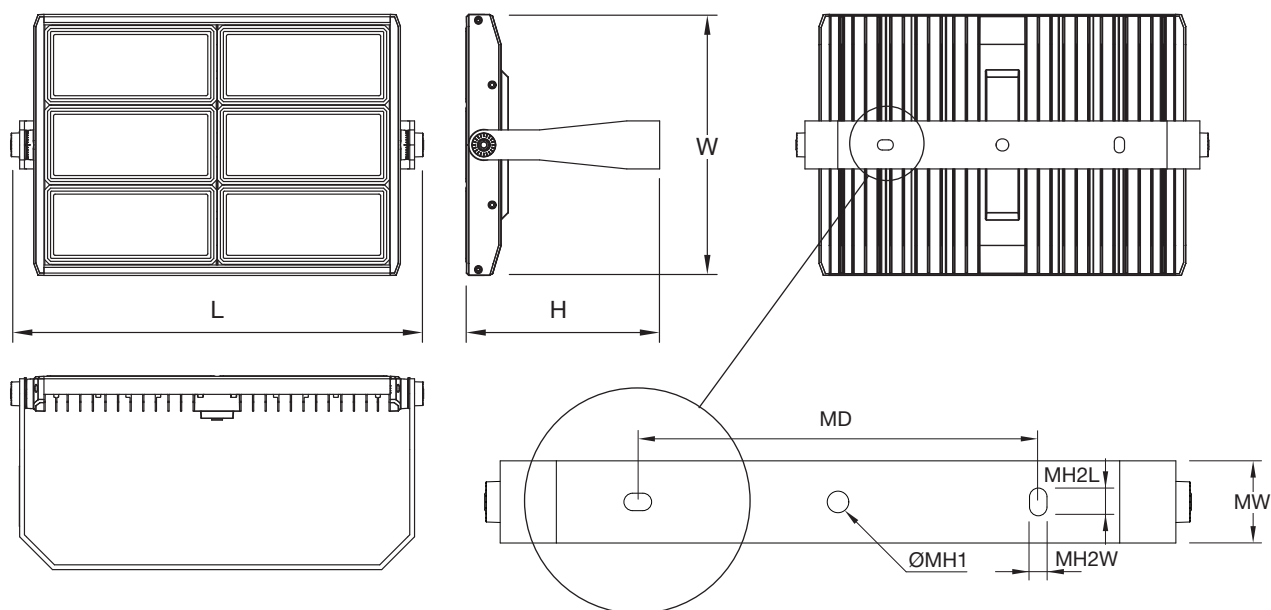

PURSOS® SHP LED Flood Light

Dimensions

PURSOS SHP S 330W

Dimensions

330W

L	685mm
W	435mm
H	322mm
MD	390mm
MW	80mm
ØMH1	21mm
MH2L	27mm
MH2W	17mm