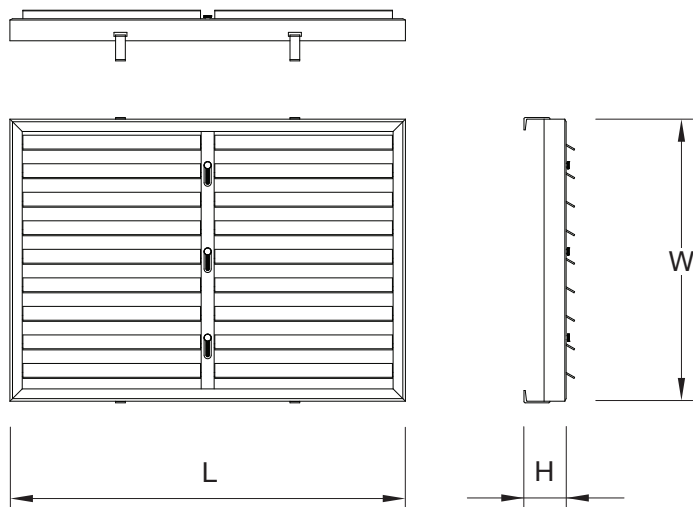

Dimensions

	PSU
L	420mm
W	250mm
H	119mm
MD	380mm
ML	29mm
MW	17mm

Extension Cable

Dimensions

	5m	10m	20m
L	5m	10m	20m

PURSOS® SHP LED Flood Light

Dimensions

Louver for 330W (Separate order)

Dimensions

Louver for 330W

L	610mm
W	435mm
H	65mm

Louver for *650W / 960W (Separate order)

Dimensions

Louver for 650W / 960W

L	610mm
W	302mm
H	65mm

*650W flood light needs 2 louvers while 960W flood light needs 3 louvers.