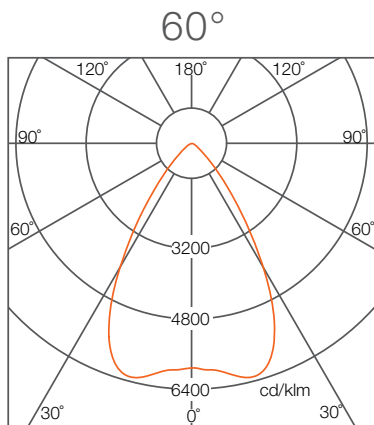

Dimensions

Louver for 330W

L	610mm
W	435mm
H	65mm

Louver for *650W / 960W (Separate order)

Dimensions

Louver for 650W / 960W

L	610mm
W	302mm
H	65mm

*650W flood light needs 2 louvers while 960W flood light needs 3 louvers.

PURSOS® SHP LED Flood Light

Photometrics

Light Distribution Curve

Illuminance at a distance

	Center Beam Lux/klm	Beam Width
8m	312	1.17m
16m	78	2.35m
24m	35	3.52m
32m	19	4.70m
40m	12	5.87m

For feet multiply by 3.28

● Spread: 8.4°
For fc divide by 10.7

	Center Beam Lux/klm	Beam Width
2m	1200	0.89m
4m	300	1.79m
6m	133	2.68m
8m	75	3.58m
10m	48	4.47m
12m	33	5.36m
14m	24	6.26m
16m	19	7.15m

For feet multiply by 3.28

● Spread: 25.2°
For fc divide by 10.7