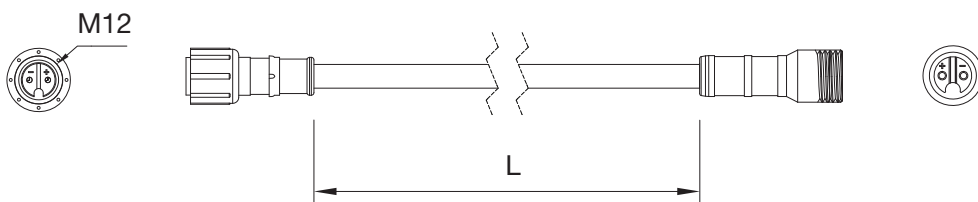

330W

L	685mm
W	435mm
H	322mm
MD	390mm
MW	80mm
ØMH1	21mm
MH2L	27mm
MH2W	17mm

PURSOS® SHP LED Flood Light

Dimensions

PURSOS SHP M 650W

Dimensions

	650W
L	685mm
W	627mm
H	330mm
MD	390mm
MW	80mm
ØMH1	21mm
MH2L	27mm
MH2W	17mm

PURSOS® SHP LED Flood Light

Dimensions

PURSOS SHP L 960W

Dimensions

	960W
L	685mm
W	952mm
H	378mm
MD	390mm
MW	80mm
ØMH1	21mm
MH2L	27mm
MH2W	17mm

PURSOS® SHP LED Flood Light

Dimensions

Power Supply Unit

Dimensions

	PSU
L	420mm
W	250mm
H	119mm
MD	380mm
ML	29mm
MW	17mm

Extension Cable

Dimensions

	5m	10m	20m
L	5m	10m	20m

PURSOS® SHP LED Flood Light

Dimensions

Louver for 330W (Separate order)