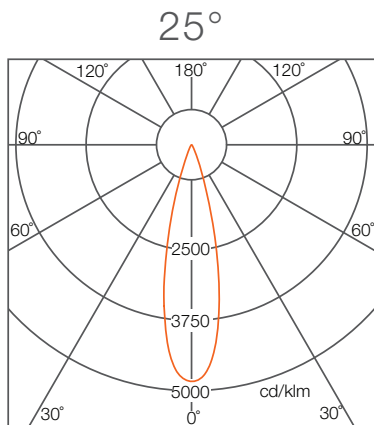

Dimensions

Louver for 330W

L	610mm
W	435mm
H	65mm

Louver for *650W / 960W (Separate order)

Dimensions

Louver for 650W / 960W

L	610mm
W	302mm
H	65mm

*650W flood light needs 2 louvers while 960W flood light needs 3 louvers.

PURSOS® SHP LED Flood Light

Photometrics

Light Distribution Curve

Illuminance at a distance

	Center Beam Lux/klm	Beam Width
8m	312	1.17m
16m	78	2.35m
24m	35	3.52m
32m	19	4.70m
40m	12	5.87m

For feet multiply by 3.28

● Spread: 8.4°
For fc divide by 10.7

	Center Beam Lux/klm	Beam Width
2m	1200	0.89m
4m	300	1.79m
6m	133	2.68m
8m	75	3.58m
10m	48	4.47m
12m	33	5.36m
14m	24	6.26m
16m	19	7.15m

For feet multiply by 3.28

● Spread: 25.2°
For fc divide by 10.7