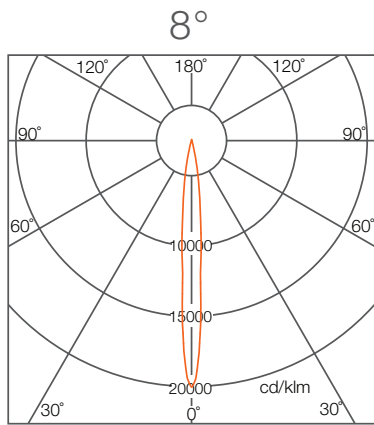

Dimensions

Louver for 330W

L	610mm
W	435mm
H	65mm

Louver for *650W / 960W (Separate order)

Dimensions

Louver for 650W / 960W

L	610mm
W	302mm
H	65mm

*650W flood light needs 2 louvers while 960W flood light needs 3 louvers.

PURSOS® SHP LED Flood Light

Photometrics

Light Distribution Curve

Illuminance at a distance

	Center Beam Lux/klm	Beam Width
8m	312	1.17m
16m	78	2.35m
24m	35	3.52m
32m	19	4.70m
40m	12	5.87m

For feet multiply by 3.28