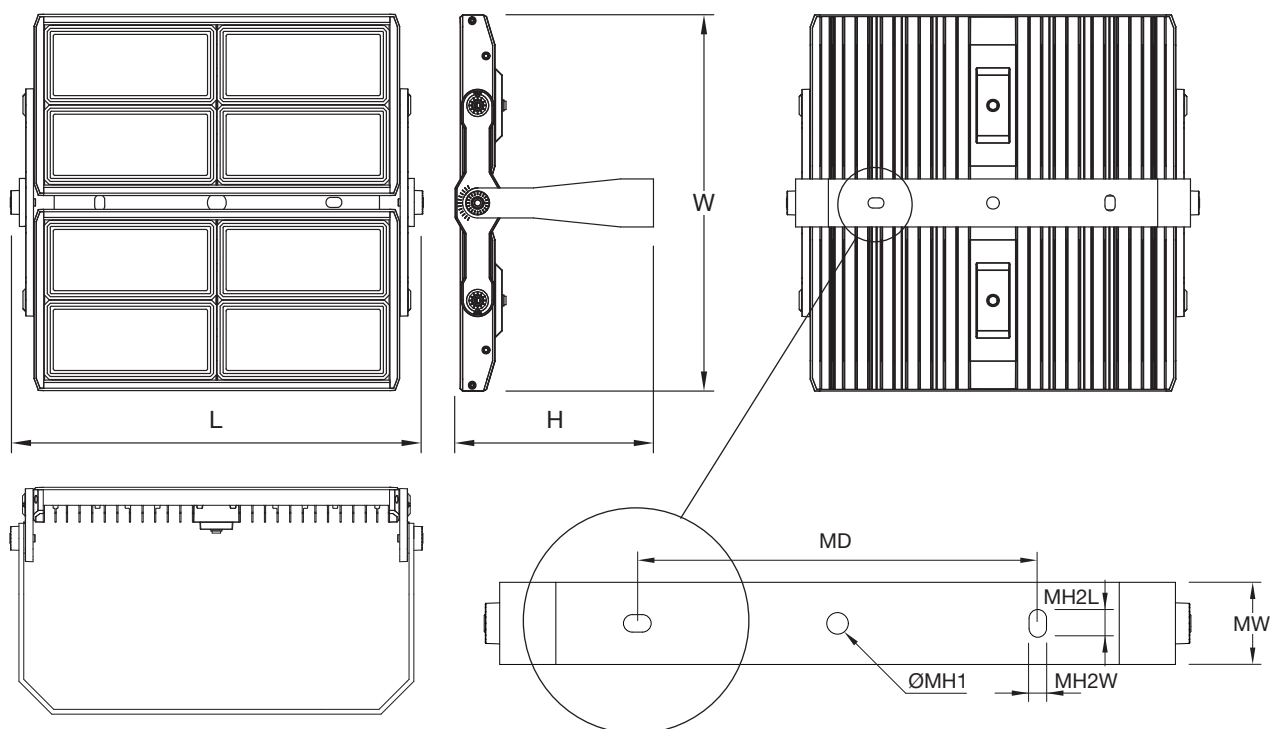

10/16 V1.2 · Specifications are subject to change without notice. Errors and omission excepted, always make sure to use the most recent release.

PURSOS® SHP LED Flood Light

Dimensions

PURSOS SHP S 330W

Dimensions

330W

L	685mm
W	435mm
H	322mm
MD	390mm
MW	80mm
ØMH1	21mm
MH2L	27mm
MH2W	17mm

PURSOS® SHP LED Flood Light

Dimensions

PURSOS SHP M 650W

Dimensions

	650W
L	685mm
W	627mm
H	330mm
MD	390mm
MW	80mm
ØMH1	21mm
MH2L	27mm
MH2W	17mm