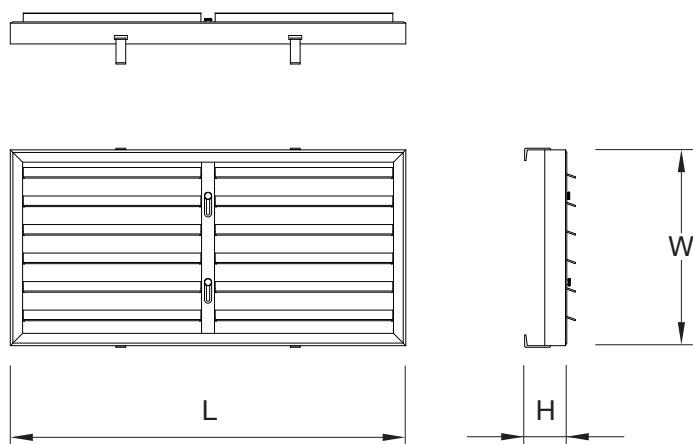

Dimensions

	PSU
L	420mm
W	250mm
H	119mm
MD	380mm
ML	29mm
MW	17mm

Extension Cable

Dimensions

	5m	10m	20m
L	5m	10m	20m

PURSOS® SHP LED Flood Light

Dimensions

Louver for 330W (Separate order)

Dimensions

Louver for 330W

L	610mm
W	435mm
H	65mm

Louver for *650W / 960W (Separate order)

Dimensions

Louver for 650W / 960W

L	610mm
W	302mm
H	65mm

*650W flood light needs 2 louvers while 960W flood light needs 3 louvers.