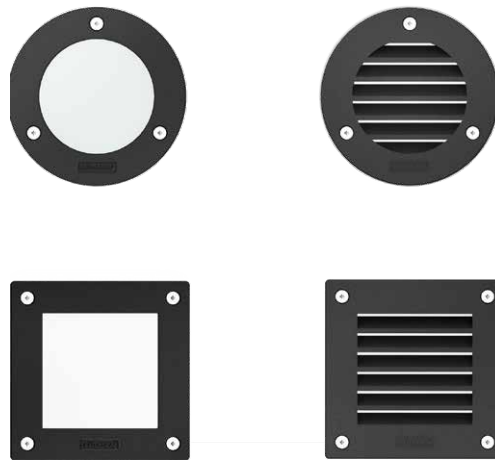

# VIOS

**Powerful, compact wall-recessed accent and marker lights. Shielded or unshielded versions with recessing boxes and three light colours.**

## Luminaire Structure

- Aluminium frames
- Low copper content die-cast aluminium housing with high corrosion resistance
- Stainless steel fasteners in grade 316
- Durable silicone rubber gasket
- Toughened glass diffuser
- Single cable entry
- Housing is treated with a chemical chromatised protection before powder coating, ensuring high corrosion resistance.