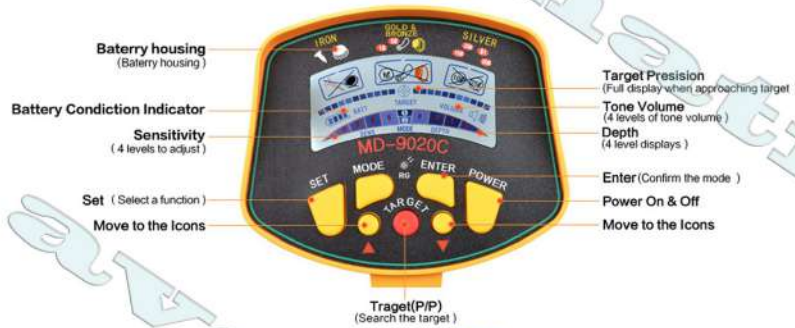

### Features:

1. LCD - The LCD, it improve to identify the metal in night or caliginous outside.
2. Target Identity - The detected objects are shown on the LCD display.
3. Headphone Jack - Provided for headphone connection. Both stereo and mono headphone can be used.
4. Volume Control - For adjusting the output volume to the loud speaker or headphone.
5. Batteries Condition Indicator - Shows the conditions of the batteries in the battery compartment.
6. Adjustable Stem - Lets you adjust the detector's length for comfortable use.

### Description:

1. This powerful and versatile device, you can hunt for coins, relics, jewelry, gold, silver in anywhere.
2. To obtain maximum performance, the detector is useful and easy to use with LCD.
3. Fully Automatic and All Metal Detectors - The detector detects all kinds of metal objects.
4. Unwanted Target Elimination - You can set the detector not to respond to some objects.
5. Speaker - use water-proof loudspeaker.
6. No Clumsy Slack Cable - Hidden search coil cable.
7. Waterproof Search Coil - Lets you use the detector in the shallow water.

### Item Discription

- Display - The object responses in a more direct pointing way on the screen with three different sound frequency
- Panel Surface Abrasion Resistance - the panel is made of a material with surface abrasion resistance that ensure the LED well works.
- High Brightness LED Flashlight - Additional flash holder for night searching, use high brightness LED flashlight.
- Mode - Mode 1 (factory default) is set up originally for low speed researching when you switch on, to speed up press Mode button.
- Unique Tone for Target - When an object is being detected, an unique tone will generate. You may even searching when there is little or not light.
- Armrest & Stem - Extra thickened handle and the red and black color brings a direct visual effects. Nylon armrest belt to further strength the detector stay hold.