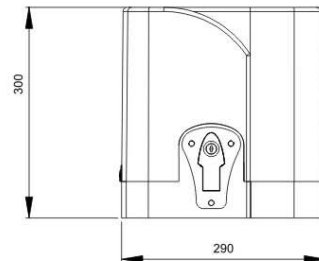

Cloud Control

In the palm of your hand

Main technical parameters

Type	PY800AC	PY800ACU	PY1400AC	PY1400ACU
Power supply	220V, 50Hz	110V, 60Hz	220V, 50Hz	110V, 60Hz
Output speed	42rpm	47rpm	42rpm	47rpm
Rated output power of motor	360W		500W	
Remote control operating distance	30m (Frequency: 433.92MHz)		30m (Frequency:433.92MHz)	
Remote control mode	Single button		Single button	
Max. gate weight	800Kg		1500Kg	
Output torque	22N•m		32N•m	
Limit switch	Spring limit switch		Spring limit switch	
Noise	≤60dB		≤60dB	
Duty cycle	S2, 15 minutes		S2, 15 minutes	
Extra remote control	25		25	
Environmental temperature	-20° C~+70° C		-20° C~+70° C	
Gate move speed	11m/min	13m/min	11m/min	13m/min