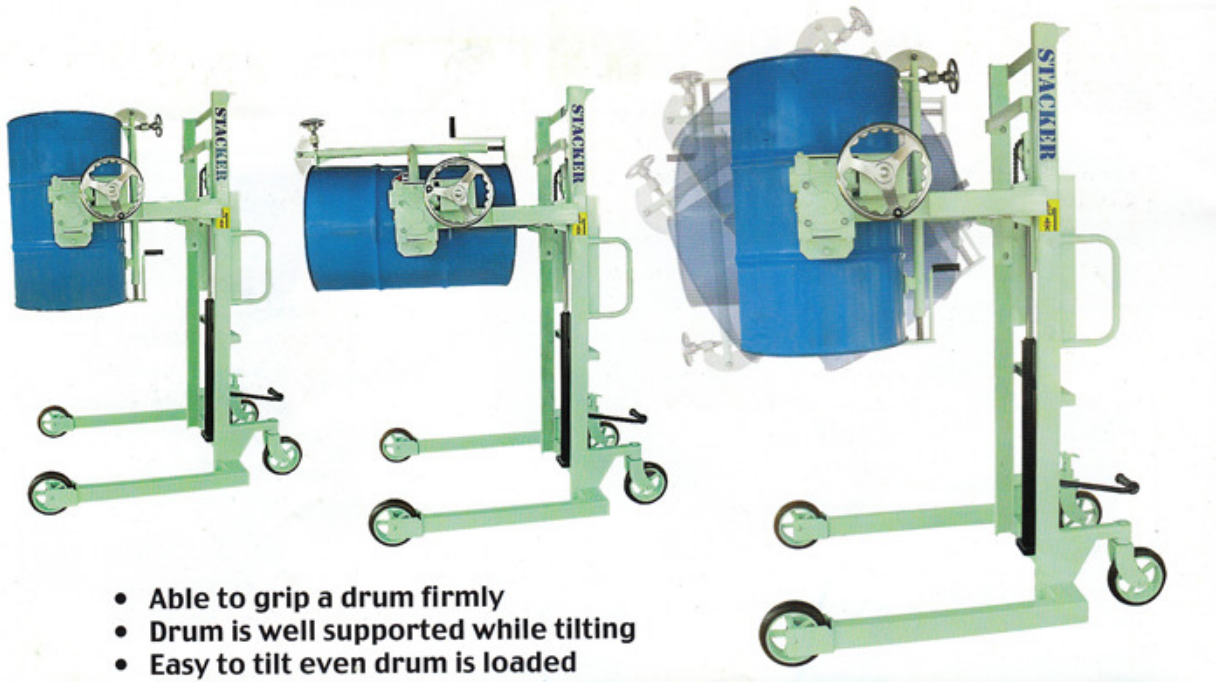

DRUM GRIPPER

Kegunaan Drum Gripper:

- Mampu mengangkat drum dengan cermat
- Drum ini didukung sementara tilting
- Kapasitas 250kg s/ d 350 Kg

- Able to grip a drum firmly
- Drum is well supported while tilting
- Easy to tilt even drum is loaded

SPECIFICATIONS

MODEL	Capacity	Max. Height	Straddle Width
PL-H300-12 DT M	300 kg	1,000 mm (135° turning)	910 mm

* All specifications are subject to change without prior notice.