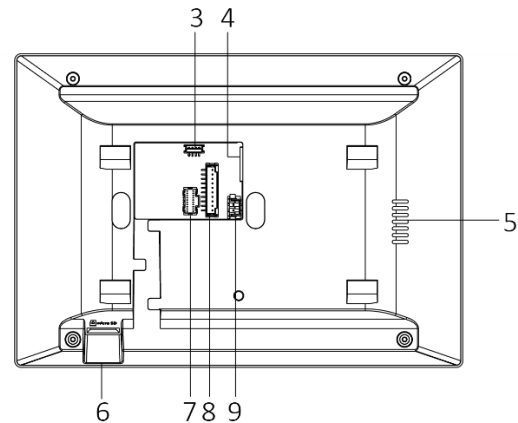

Appearance and Interfaces