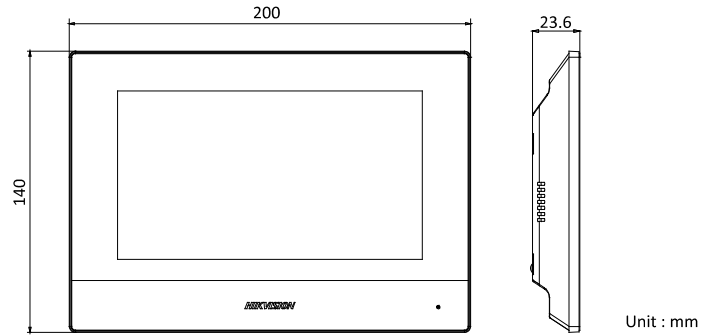

## Specification

System parameters	
Memory	128 MB
Flash	32 MB
Operation system	Embedded Linux operation system
Display parameters	
Display screen	7-inch colorful TFT screen
Display resolution	1024 × 600
Operation method	Capacitive touch screen
Audio parameters	
Audio input	Built-in omnidirectional microphone
Audio output	Built-in loudspeaker
Audio compression standard	G.711 U
Audio compression rate	64 Kbps
Audio quality	Noise suppression and echo cancellation
Network parameters	
Wired network	10/100 Mbps self-adaptive
Wireless network	Wi-Fi 802.11 b/g/n
Network protocol	TCP/IP, SIP, RTSP
Network interface	1 RJ-45 10/100 Mbps self-adaptive
Alarm input	8-ch alarm inputs
Relay output	2
TF card	Max to 32 G, SD 2.0 or lower version
RS485	1
General	
Power supply	IEEE802.3af, standard PoE 12 VDC/1 A
Power consumption	≤ 6 W
Working temperature	-10 °C to 55 °C (14 °F to 131 °F)
Working humidity	10% to 90%
Dimensions	200 mm × 140 mm × 15.1 mm (7.9" × 5.5" × 0.6")
Weight	683 g (with packaging) 355 g (without packaging)