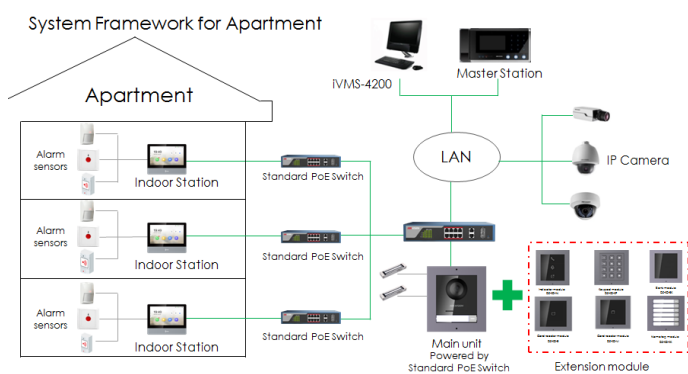

### Key Feature

- New UI V2.0: User friendly design
- 7-inch colorful touch screen with resolution 1024 × 600
- Standard PoE
- Stores messages and capture pictures in the TF card
- Remote unlocking via the client software or the mobile client
- Views live videos of door stations and linked cameras
- Supports wireless network

### Typical Application

CB	IEC 60950-1:2005 (Second Edition) + Am 1:2009 + Am 2:2013
FCC-SDOC	47 CFR Part 15, Subpart B
FCC-ID	47 CFR Part 15, Subpart B
C-TICK(EMC)	AS/NZS CISPR 32:2015
C-TICK(RF)	AS/NZS 4268:2017
UL	UL 60950-1 & CAN/CSA C22.2 No. 60950-1-07, Information Technology Equipment – Safety – Part 1: General Requirements
IC(EMC)	ICES-003:Issue 6
IC(RF)	RSS-247 Issue 2, February 2017, RSS-Gen Issue 5, April 2018
ROHS	2011/65/EU
REACH	Regulation (EC) No 1907/2006
WEEE	2012/19/EU

## Appearance and Interfaces

No.	Description	No.	Description
1	Screen	6	TF Card Slot
2	Microphone	7	Alarm Terminal
3	Debug Port	8	Reserved
4	Network Interface	9	Power Supply
5	Loudspeaker		