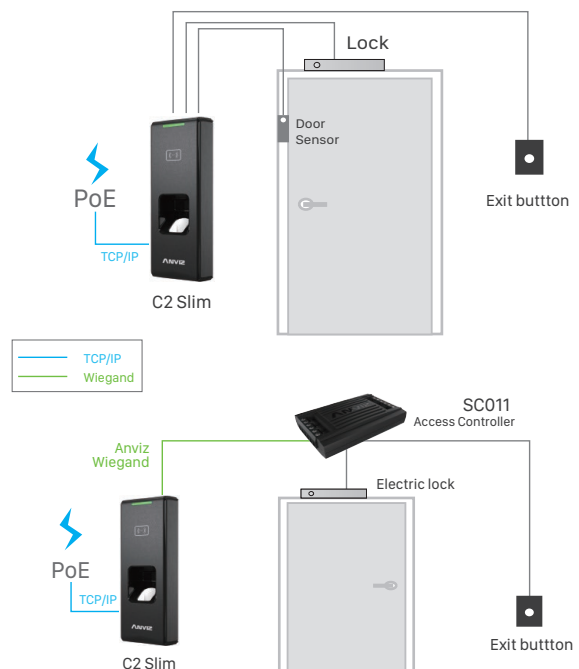

Technical Specifications

Capacity	Fingerprint Capacity	3,000
	Card Capacity	3,000
	Log Capacity	50,000
Interface	Comm.	TCP/IP, RS485
	Relay	1 Relay Output
	I/O	Wiegand Out&In, Door Sensor, Exit Button
Feature	Identification Mode	FP, Card
	Identification Time	<0.5 s
	Webserver	Support
Hardware	CPU	Industrial High Speed CPU
	Tamper Alarm	Support
	Sensor	Fingerprint Touch activation
	Scan Area	22m*18mm
	RFID Card	Standard EM RFID, Optional Mifare/HID Card
	Size (W * H * D)	50 * 159 * 25mm
	Temperature	-30 C ~ 60 C
	Power	DC 12V
	IP Grade	IP65

Features

- Small size with compact design
- Easy installation
- New generation sensor – hermetic, waterproof and dustproof
- BioNANO core fingerprint algorithm: High Performance and Reliability
- Easy user enrollment on the unit via Master Card or in the management software
- Identification mode: Fingerprint, Card, Fingerprint + Card
- Compatible with industrial standard RFID EM & Mifare
- Communicate with computer via PoE-TCP/IP and RS485
- Directly connect to lock control and door open sensor as a standalone access controller
- Standard Wiegand26 output
- Various communications(TCP/IP, RS485) are appropriate for multiple network deployment

Network Topology Illustration

- **Employee**
  Unify Employee management
- **Device**
  Quick Add, Easy Setting
- **Shift**
  Manual and intelligent shift schedule
- **Export**
  Flexible and Practical Report output

For more information, visit www.anviz.com, or email us sales@anviz.com.

2018© Anviz Global. All Rights Reserved. Due to the consistent improving of the product, this specification and appearance is subject to change without notice.