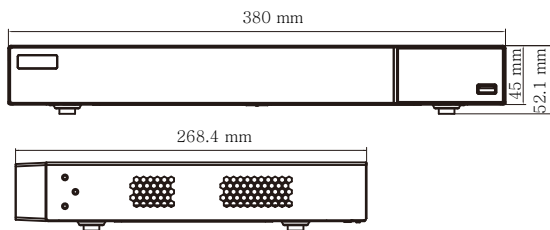

## Introduction

PVZ-2525 series are 32 CH 8MP / 5MP / 4MP / 3MP / 1080P / 960P / 720P high definition NVRs, which adopt the most advanced SOC technique to ensure high definition recording in each channel and realize outstanding robustness of the system. PVZ-2525 support 32 CH IP input, simultaneous 16 CH playback, and 4K high definition display. The series of product can meet different security requirements of home, financial, commerce, enterprise, transportation and government, etc.

## Dimensions