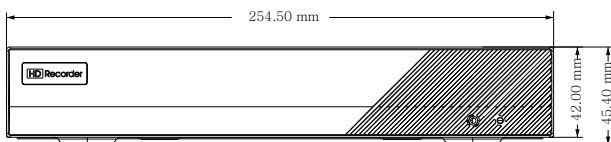

Redware

Introduction

PVZ-2213 series are 8 CH 5MP / 4MP / 3MP / 1080P / 960P / 720P high definition NVRs, which adopt the most advanced SOC technique to ensure high definition recording in each channel and realize outstanding robustness of the system. PVZ-2213 support 8 CH IP input, simultaneous 8 CH playback, and 1080P high definition display. The series of product can meet different security requirements of home, financial, commerce, enterprise, transportation and government, etc.

Dimensions

Specification

Model		PVZ-2213
System	Compression	Standard H.265, H.264
	OS	Embedded Linux
Video	Network Input	8 CH IPC input
	IP Input Access / Transfer Bandwidth	56Mbps / 56Mbps
	Network Access Format	5MP/4MP/3MP/1080P/960P/720P@25 / 30fps
	Output	HDMI × 1 : 1920×1080/1280×1024/1024×768 VGA × 1 : 1920×1080/1280×1024/1024×768
Audio	Network Input	8 CH IPC audio input
	2-way Audio	No
	Local Output	No (HDMI supports the audio output)
Record	Record Stream	Dual stream recording
	Resolution	5MP / 4MP / 3MP / 1080P / 960P / 720P @25 / 30fps
	Mode	Manual, timer, motion, sensor
Playback	Simultaneous Playback	Max 8 CH
	Search	Time slice / time / event / tag search
	Smart Search	Highlight colors to display the camera record in a certain period of time, different colors refer to different record events
	Function	Play, pause, FF, FB, digital zoom, etc.
Alarm	Mode	Manual, sensor, motion, exception
	Input	No
	Output	No
	Triggering	Record, snap, preset, e-mail, etc.
Network	Interface	RJ45 100 Mbps × 1
	Protocol	TCP / IP, PPPoE, DHCP, DNS, DDNS, UPnP, NTP, SMTP
Mobile Device	OS	iOS, Android
Storage	HDD	SATA × 1, up to 6TB per HDD
Backup	Local Backup	U disk, USB mobile HDD
	Network Backup	Yes
Port	USB	USB 2.0 × 2
	Remote Controller	Optional
Others	Power Supply	DC12V/1.5A
	Consumption	≤ 6W (without HDD)
	Dimensions (mm)	255 × 233 × 42 (W × D × H)
	Work Environment	-10 ~ 50 °C , 10% ~ 90% humidity