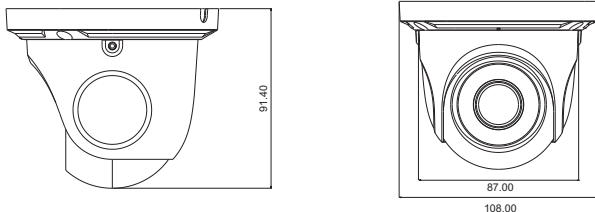

Dimensions

Specifications

Model	PVD-2125
Specifications	
Camera	
Image Sensor	1 / 2.7 "CMOS
Image Size	1920 x 1080
Electronic Shutter	1 / 25 s ~ 1 / 100000 s
Iris Type	Fixed Iris
Min. Illumination	0.007 lux @F1.2, AGC ON; 0 lux with IR
Lens	2.8 mm @ F1.85, horizontal field of view : 102° 3.6 mm @ F2.0, horizontal field of view : 97°
Lens Mount	M12
Day & Night	ICR
Wide Dynamic Range	Digital WDR
Digital NR	3D DNR
Angle Adjustment	Any angle
Image	
Video Compression	H.265 / H.264 / MJPEG
H.265 Compression Standard	Main Profile @Leve4.1 High Tier
Resolution	1080P (1920 x 1080), 720P (1280 x 720), D1, CIF, 480 x 240
Main Stream	60Hz : 1080P (1 ~ 30fps) / 720P (1 ~ 30fps) 50Hz : 1080P (1 ~ 25fps) / 720P (1 ~ 25fps)
Bit Rate	256Kbps ~ 5Mbps
Encode Mode	VBR / CBR
Quality	Five levels under VBR; Freely adjustable under CBR
Image Settings	ROI, Saturation, Brightness, Chroma, Contrast, Wide Dynamic, Sharpen, NR, etc. adjustable through client software or web browser
ROI	Yes
Interfaces	
Network	RJ45
Functions	
Remote Monitoring	Web browsing, CMS remote control
Online Connection	Support simultaneous monitoring for up to 4 users ; Support multi-stream real time transmission
Network Protocol	TCP/IP, UDP, DHCP, NTP, RTSP, DDNS, SMTP, FTP
Interface Protocol	ONVIF
Storage	Network remote storage
Smart Alarm	Motion alarm
PoE	Optional
IR Distance	10 ~ 20 m
Water-proof	IP66
Others	
Power Supply	DC 12V (PoE power supply optional)
Power Consumption	< 4W
Operating Environment	- 30°C ~ 60°C, humidity 95% or less (non-condensing)
Dimensions (mm)	Φ 91.4 × 108
Weight (net)	406g
Installation	Ceiling mounting (Wall mounting available with the junction box and bracket