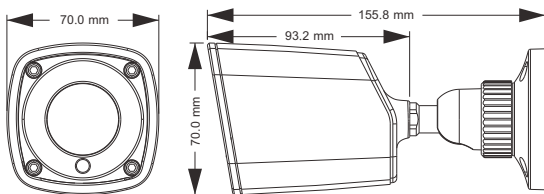

Dimensions

Specifications

Model	PVB-2125
Specifications	
Camera	
Image Sensor	1 / 2.7 "CMOS
Image Size	1920 x 1080
Electronic Shutter	1 / 25 s ~ 1 / 100000 s
Iris Type	Fixed Iris
Min. Illumination	0.007 lux @F1.2, AGC ON; 0 lux with IR
Lens	2.8 mm @ F1.85, horizontal field of view : 102° 3.6 mm @ F2.0, horizontal field of view : 97° 6 mm @ F1.6, horizontal field of view : 54.5°
Lens Mount	M12
Day & Night	ICR
Wide Dynamic Range	Digital WDR
Digital NR	3D DNR
Angle Adjustment	Any angle
Image	
Video Compression	H.265 / H.264 / MJPEG
H.265 Compression Standard	Main Profile@Leve4.1 High Tier
Resolution	1080P (1920 x 1080), 720P (1280 x 720), D1, CIF, 480 x 240
Main Stream	60Hz : 1080P (1 ~ 30fps) / 720P (1 ~ 30fps) 50Hz : 1080P (1 ~ 25fps) / 720P (1 ~ 25fps)
Bit Rate	256Kbps ~ 5Mbps
Encode Mode	VBR / CBR
Quality	Five levels under VBR; Freely adjustable under CBR
Image Settings	ROI, Saturation, Brightness, Chroma, Contrast, Wide Dynamic, Sharpen, NR, etc. adjustable through client software or web browser
ROI	Yes
Interfaces	
Network	RJ45
Functions	
Remote Monitoring	Web browsing, CMS remote control
Online Connection	Support simultaneous monitoring for up to 4 users ; Support multi-stream real time transmission
Network Protocol	TCP/IP, UDP, DHCP, NTP, RTSP, DDNS, SMTP, FTP
Interface Protocol	ONVIF
Storage	Network remote storage
Smart Alarm	Motion alarm
PoE	Yes
IR Distance	10 ~ 20 m
Water-proof	IP66
Others	
Power Supply	DC 12V / PoE
Power Consumption	< 5.5W
Operating Environment	- 30°C ~ 60°C, humidity 95% or less (non-condensing)
Dimensions (mm)	Φ70 × 156
Weight (net)	358g
Installation	Wall mounting, ceiling mounting