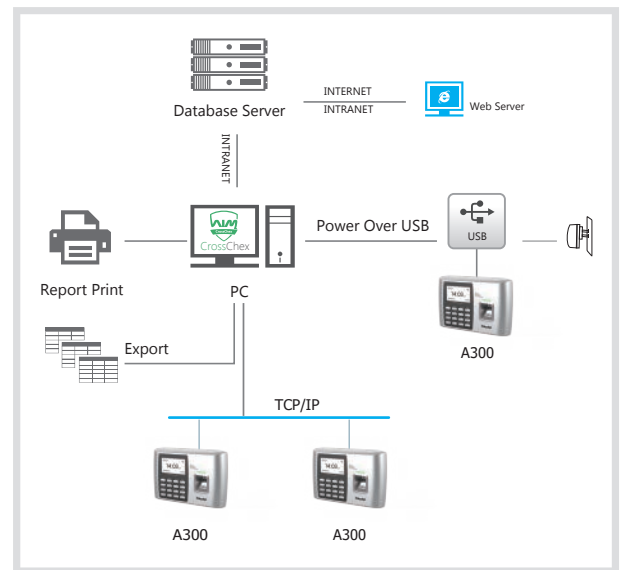

BioNANO - The core algorithm

BioNano is applied in all Anviz biometric-based products used for identification.

1. Independent research and development
   - Suitable for both wet and dry fingers
   - Automatically heals the broken lines in fingerprint images
   - Extraction of features in worn fingerprints
2. Fingerprint template auto update

Technical Specifications

Capacity	Max User	2,000	
	Card Capacity	2,000 (Optional)	
	Max Log	50,000	
Interface	Comm.	TCP/IP, USB Host , Mini USB, Wifi and Optional RS232	
	Relay	Relay Output	
	Feature	Identification Mode	FP, Card, ID+FP, ID+PW, PW+Card, FP+Card
Feature	Verification Speed	<0.5 Sec	
	Fingerprint Image Display	Yes	
	Self-defined Status	8	
	Workcode	Yes	
	Software	Anviz Crosschex Standard	
	Hardware	CPU	32-bit High Speed CPU
		Sensor	AFOS
Scan Area		22m*18mm	
Resolution		500 DPI	
LCD		128*64 White LCD	
RFID Card		Standard EM Card, Optional Mifare Card	
Dimensions		200(w)*140(h)*38(d)mm	
Temperature		-30 C ~60 C	
Power		DC 5V	

Features

- 2,000 Fingerprints, 50,000 Records
- TCP/IP, Mini USB & USB Host, Optional RS232
- Relay Output
- Power Over USB or DC 5V
- 8 Customizable T&A States, 6-digit Work Code
- FP, Card ID+FP, ID+PW, PW+Card, FP+Card, FP+PW
- Standard EM Card, Optional Mifare Card

Network Topology Illustration

CrossChex Time Attendance and Access Control Management System