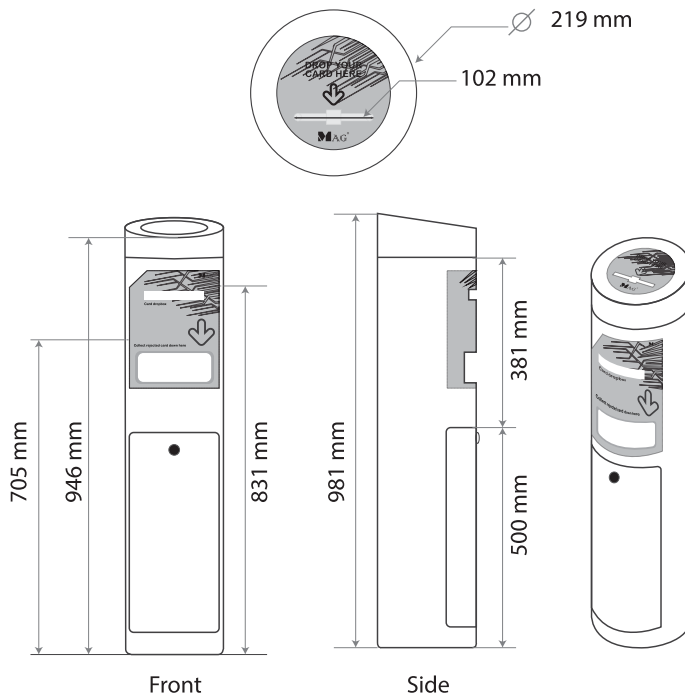

Automate and secure your entrance in style

Card collector Dropbox Model : DBX100

DBX100 is a dropbox type card collector. User can drop their visitor card into the dropbox to gain access for exit or entry. DBX100 can be integrated with any access control reader.

DBX100 slim and small profile makes it easier to be used side-by-side with other pedestrian gate and building entrance.

DBX100 design is simplified to achieve highly affordable solution for ticketing and visitor management system.

Premium
automation

TECHNICAL SPECIFICATION:

Description	Parameters
Power supply	DC 24V
Power consumption	24VDC, 0.01A
Idle	24VDC, 4.71- 4.74A
Operation	
Indicated light	Blue : Power On
	Green : Valid card
	Red : Dropbox fully occupied

DIMENSION:

ORDERING INFO:

Model No	Description
DBX100	DBX100 Card Collector dropbox

FEATURES:

ed dealer

Feature

1 COLLECT CARD AND REUSE

Can support maximum card width up to 10cm. DBX100 can take in entire card with card holder and pin clip.