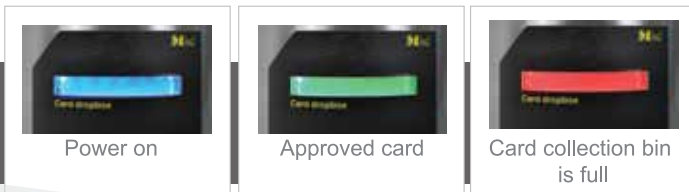

Automate and secure your entrance in style

Card collector Dropbox Model : DBX100

DBX100 is a dropbox type card collector. User can drop their visitor card into the dropbox to gain access for exit or entry. DBX100 can be integrated with any access control reader.

Premium
automation

TECHNICAL SPECIFICATION:

Description	Parameters
Power supply	DC 24V
Power consumption	24VDC, 0.01A
Idle	24VDC, 4.71- 4.74A
Operation	
Indicated light	Blue : Power On
	Green : Valid card
	Red : Dropbox fully occupied

DIMENSION:

ORDERING INFO:

Model No	Description
DBX100	DBX100 Card Collector dropbox

FEATURES:

ed dealer

Feature

1 COLLECT CARD AND REUSE

Can support maximum card width up to 10cm. DBX100 can take in entire card with card holder and pin clip.

2 INTERGRATED WITH VMS & ACCESS CONTROL

Any proximity reader can be installed inside the dropbox. Access reader just needs to provide dry contact output to trigger dropbox to accept the card. Valid visitor card will be accepted into collection bin and open the gate when you integrate with your access control system. Invalid visitor card will be falls out to exit tray at front.