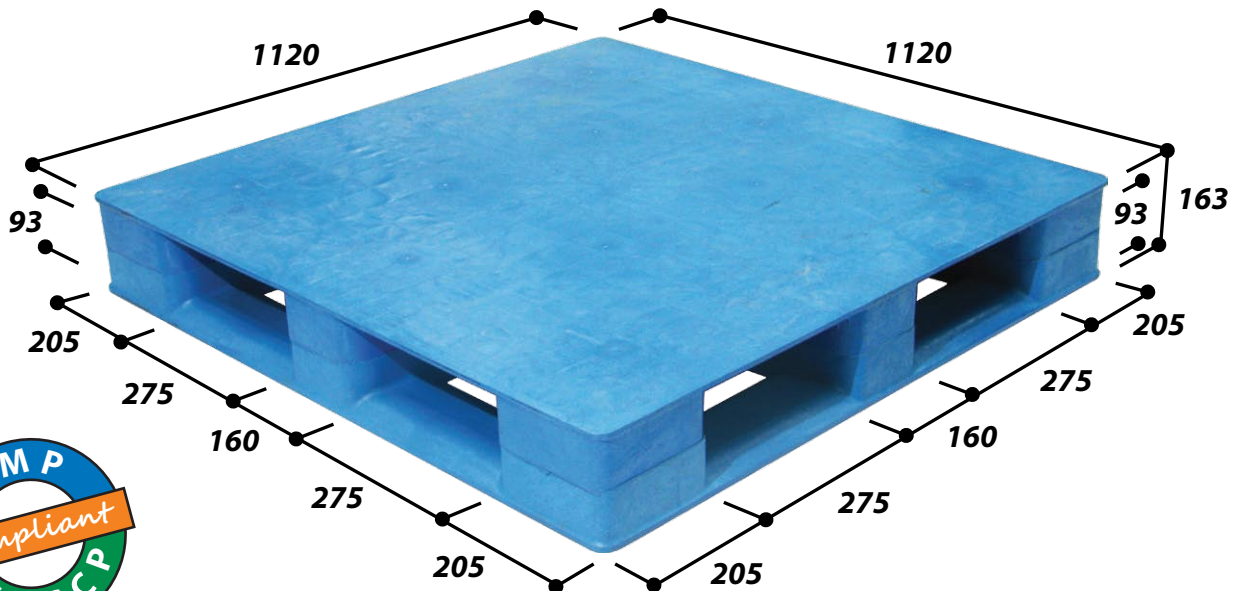

Special Features

- Flat and smooth top surface
- Hygienic and Washable

WN4-1111

Specifications

Size	1120 x 1120 x 163 mm
Material	HDPE
Type	Smooth flat deck surface, Non-Reversible
Standard Colour	Blue
Static Load	6000 kg
Dynamic Load	1200 kg
Racking Load	1200 kg
Accessible by	