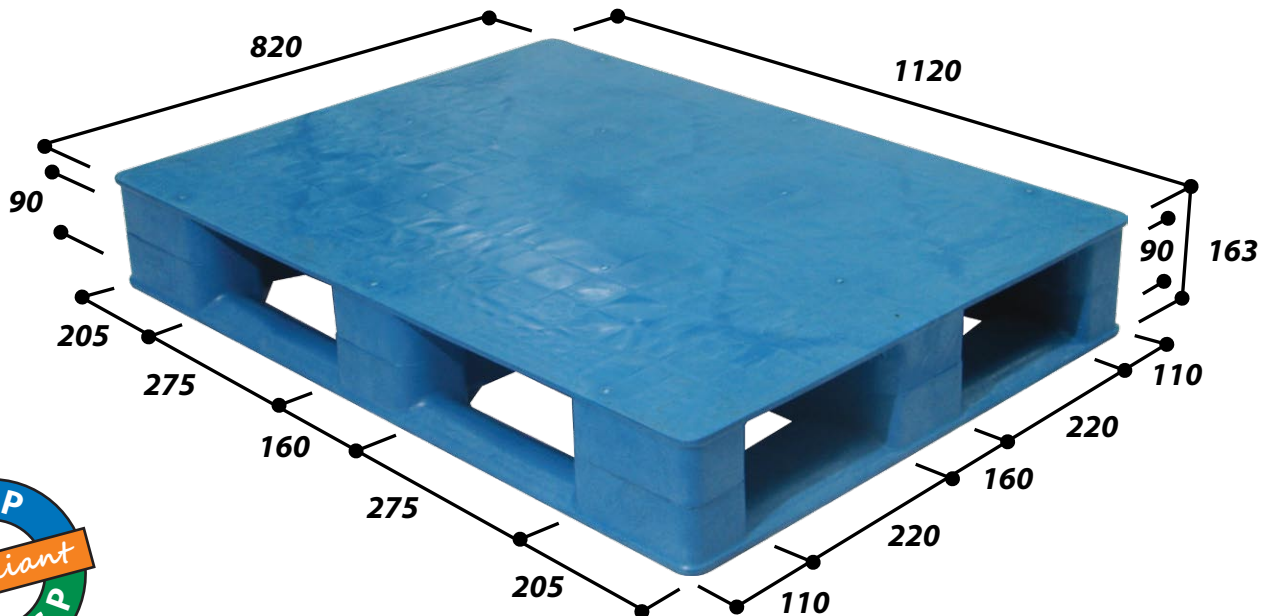

Special Features

- Flat and smooth top surface
- Hygienic and Washable

WN4-1108

Specifications

Size	1120 x 820 x 163 mm
Material	HDPE
Type	Smooth flat deck surface, Non-Reversible
Standard Colour	Blue
Static Load	4000 kg
Dynamic Load	1000 kg
Racking Load	1000 kg
Accessible by	