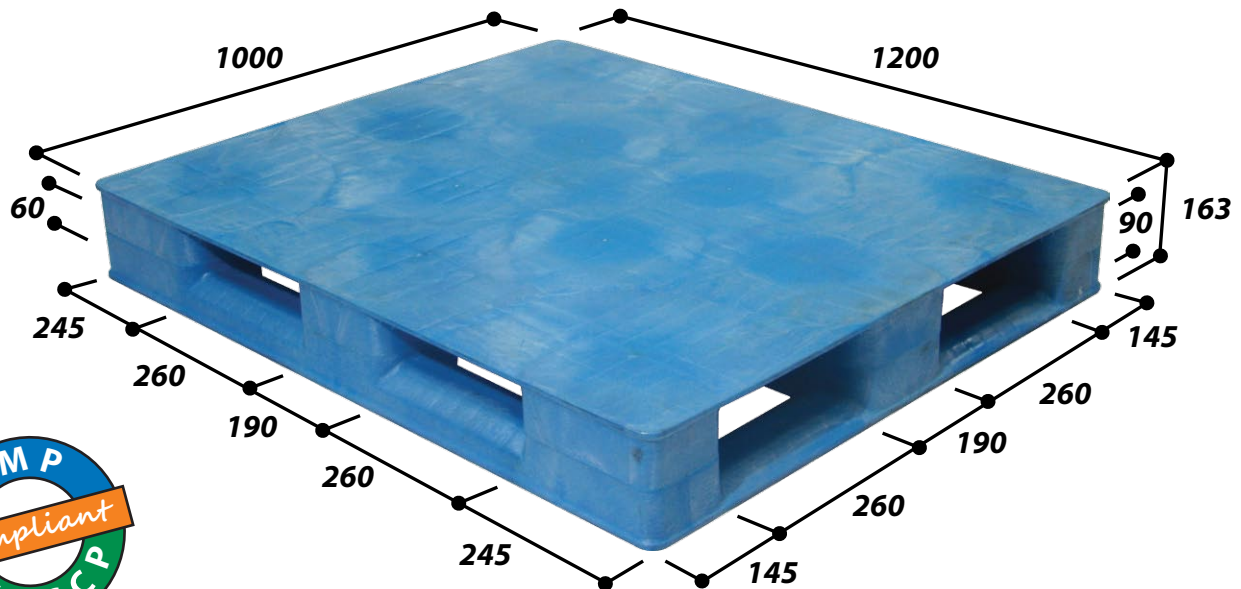

Special Features

- Flat and smooth top surface
- Hygienic and Washable

# WN2-1210

Specifications

Size	1200 x 1000 x 163 mm
Material	HDPE
Type	Smooth flat deck surface, Non-Reversible
Standard Colour	Blue
Static Load	6000 kg
Dynamic Load	1500 kg
Racking Load	1500 kg
Accessible by	