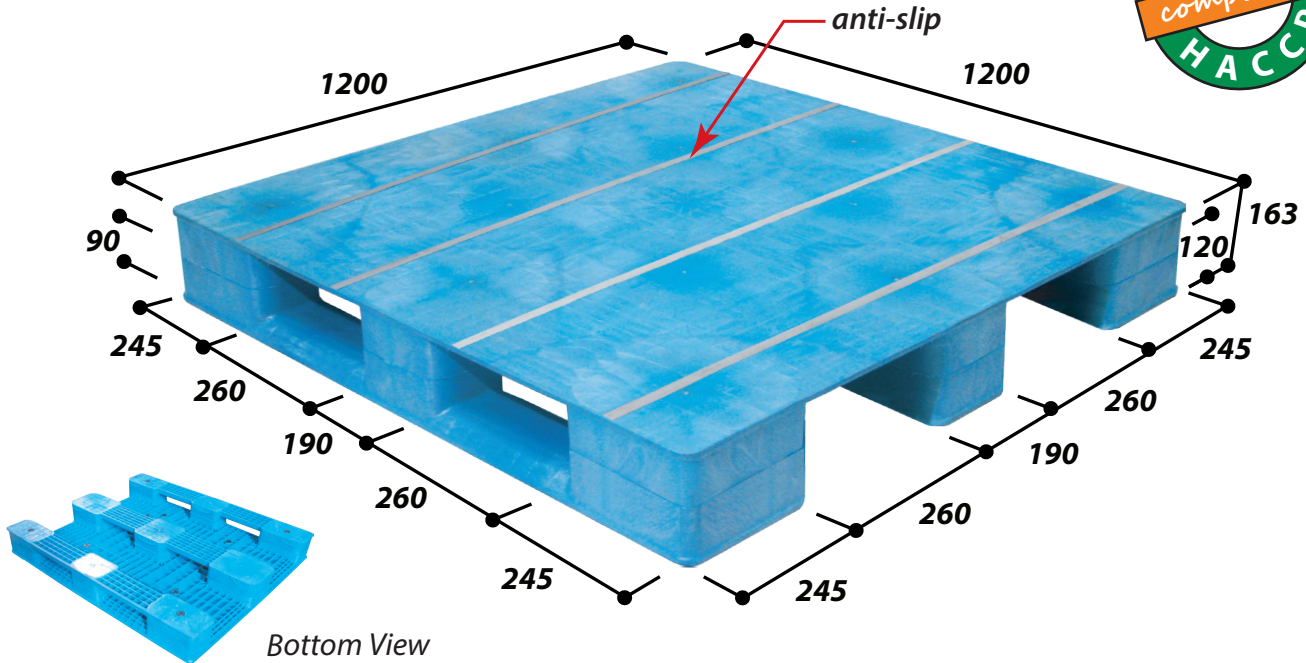

Special Features

- Solid and smooth top surfaces
- Hygienic and Washable

# WEN4-1212AS

Specifications

Size	1200 x 1200 x 163 mm
Material	HDPE
Type	Smooth flat deck surface, Non-Reversible
Standard Colour	Blue
Static	6000 kg
Dynamic	1200 kg
Racking	1200 kg

Base on Selective Uniformly Distributed Loads (UDL)