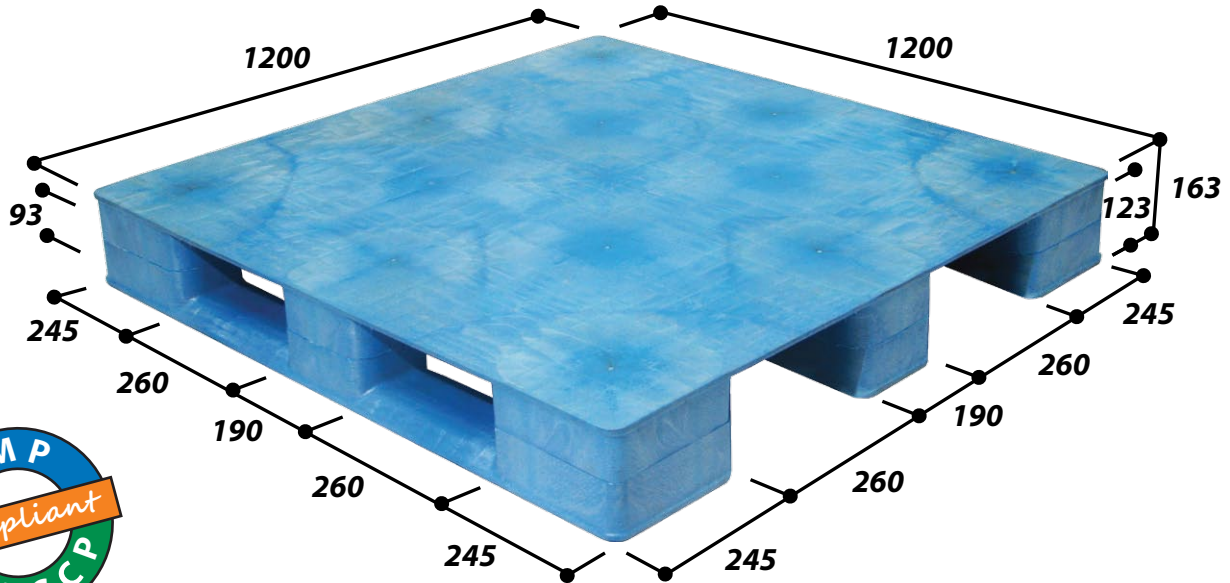

Special Features

- Flat and smooth top surface
- Hygienic and Washable

WEN4-1212

Specifications

Size	1200 x 1200 x 163 mm
Material	HDPE
Type	Smooth flat deck surface, Non-Reversible
Standard Colour	Blue
Static Load	6000 kg
Dynamic Load	1200 kg
Racking Load	1200 kg
Accessible by	  

4-way 4-way 2-way

Applications

Suitable for paper & printing, food & beverage, chemical & pharmaceutical industries, etc.

*Based on Selective Racking with Uniformly Distributed Loads (UDL)