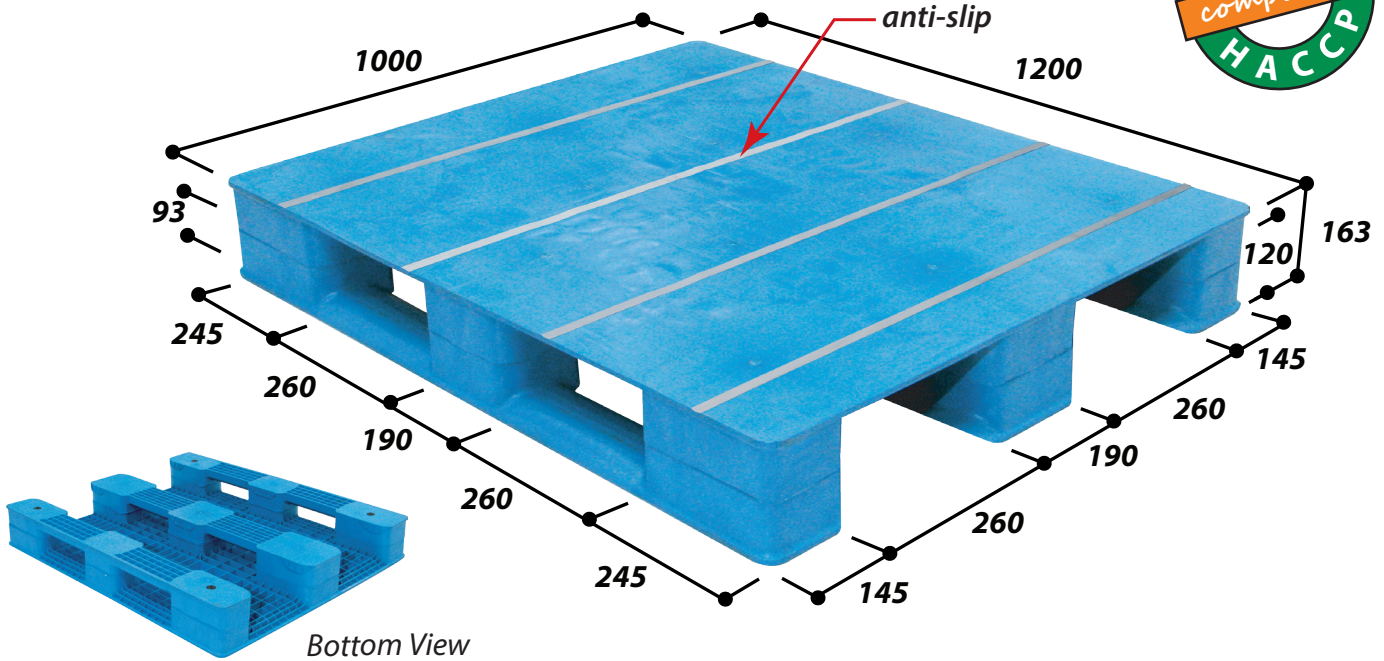

Special Features

- Solid and smooth top surfaces
- Hygienic and Washable

WEN4-1210AS

Bottom View

Specifications

Size	1200 x 1000 x 163 mm
Material	HDPE
Type	Smooth flat deck surface, Non-Reversible
Standard Colour	Blue
Static	6000 kg
Dynamic	1200 kg
Racking	1200 kg

Base on Selective Uniformly Distributed Loads (UDL)

Accessible by

Applications

Suitable for Paper & Printing, Food & Beverages, Chemical & Pharmaceutical industries etc

www.msplastics.com.my

PT. GAYA SUKSES MANDIRI KASEINDO
 Kompleks Artha Gading Blok F No. 20
 Kawasan Sentra Bisnis Artha Gading Jakarta, 14240, Indonesia
 Jakarta : +62-21 4585 0806, 4585 0807
 Surabaya : +62-31 749 9050 (hunting)
 Semarang : +62-24 762 7600 (hunting)