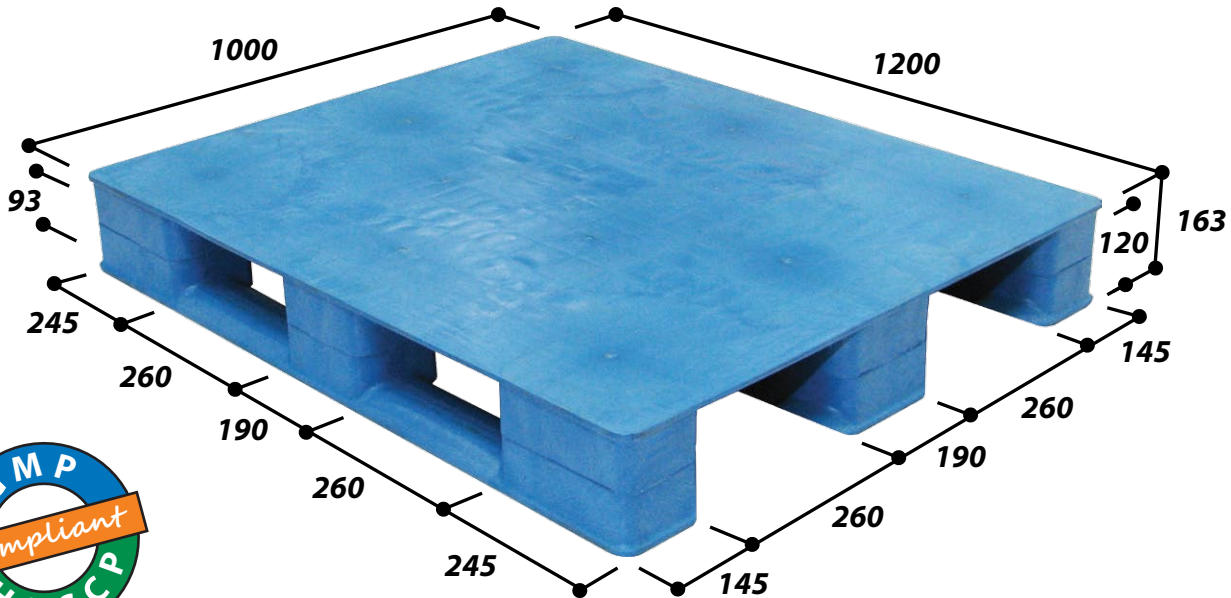

Special Features

- Flat and smooth top surface
- Hygienic and Washable

WEN4-1210

Specifications

Size	1200 x 1000 x 163 mm
Material	HDPE
Type	Smooth flat deck surface, Non-Reversible
Standard Colour	Blue
Static Load	6000 kg
Dynamic Load	1200 kg
Racking Load	1200 kg
Accessible by	