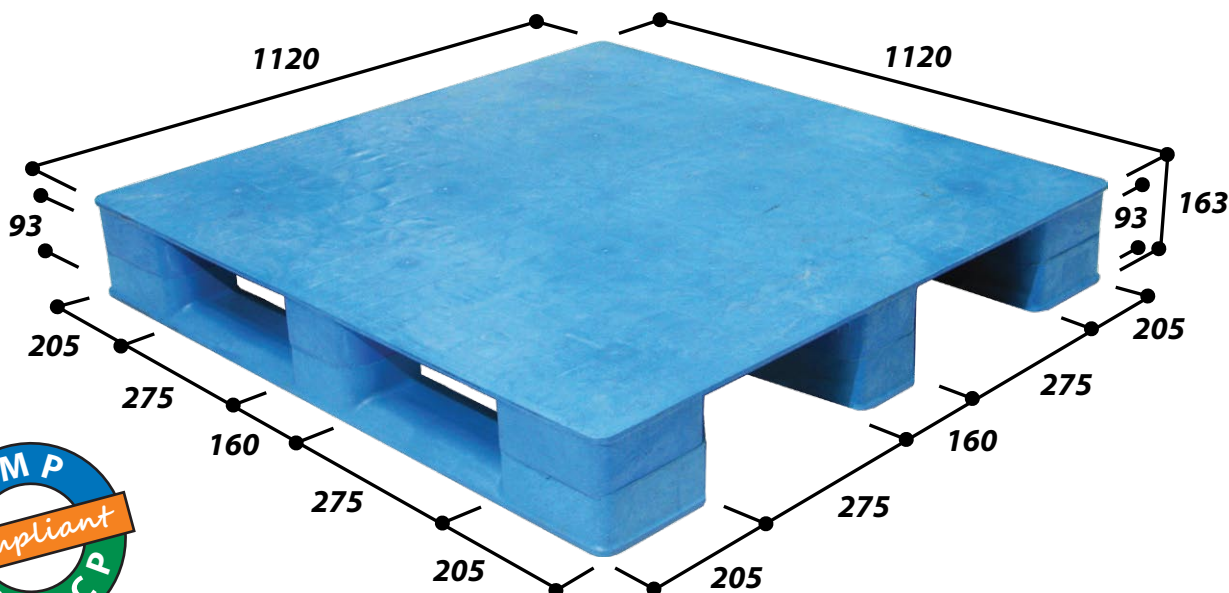

Special Features

- Flat and smooth top surface
- Hygienic and Washable

WEN4-1111

Specifications

Size	1120 x 1120 x 163 mm
Material	HDPE
Type	Smooth flat deck surface, Non-Reversible
Standard Colour	Blue
Static Load	6000 kg
Dynamic Load	1200 kg
Racking Load	1200 kg
Accessible by	