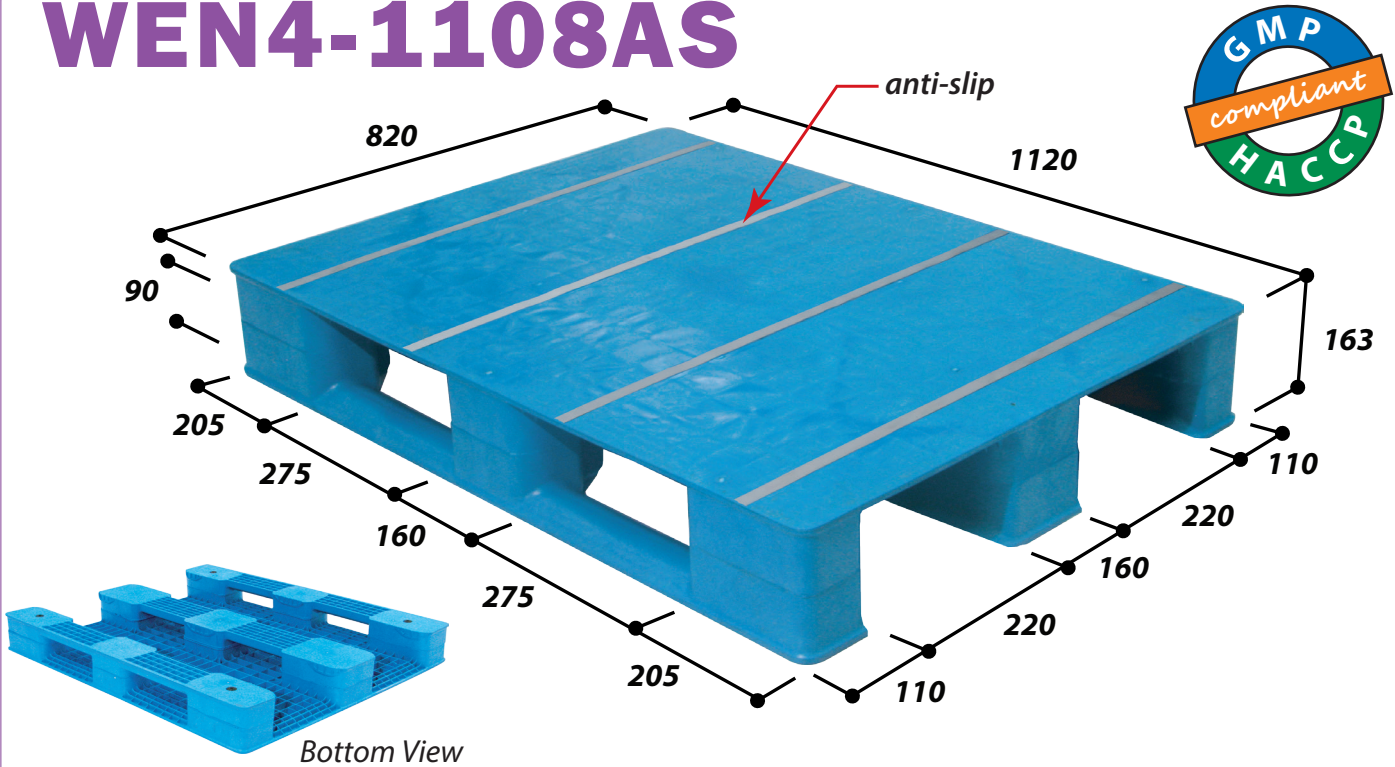

### Special Features

- Solid and smooth top surfaces
- Hygienic and Washable

### Specifications

<b>Size</b>	1120 x 820 x 163 mm
<b>Material</b>	HDPE
<b>Type</b>	Smooth flat deck surface, Non-Reversible
<b>Standard Colour</b>	Blue
<b>Static</b>	4000 kg
<b>Dynamic</b>	1000 kg
<b>Racking</b>	1000 kg