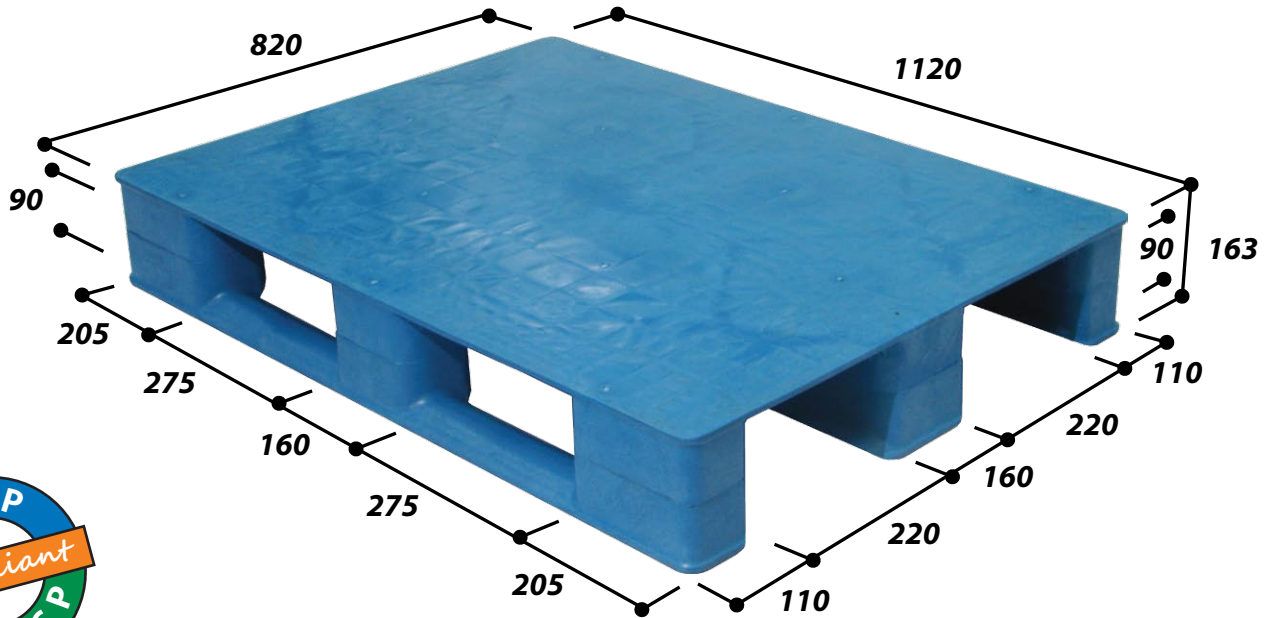

Special Features

- Flat and smooth top surface
- Hygienic and Washable

WEN4-1108

Specifications

Size	1120 x 820 x 163 mm
Material	HDPE
Type	Smooth flat deck surface, Non-Reversible
Standard Colour	Blue
Static Load	4000 kg
Dynamic Load	1000 kg
Racking Load	1000 kg
Accessible by	