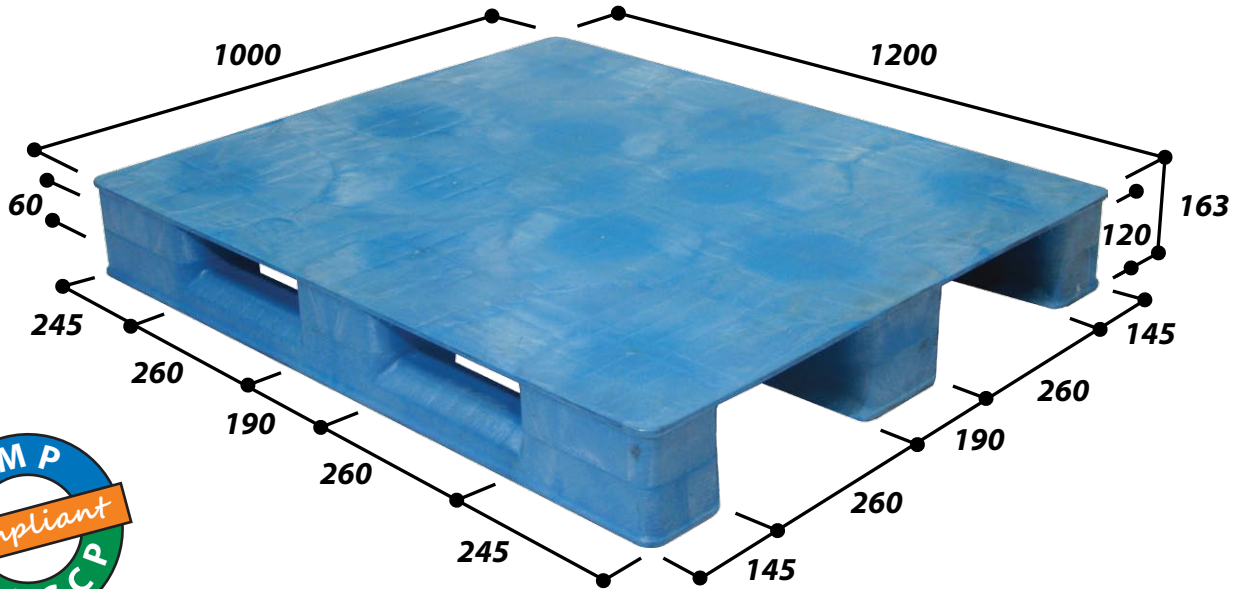

Special Features

- Flat and smooth top surface
- Hygienic and Washable

WEN2-1210

Specifications

Size	1200 x 1000 x 163 mm
Material	HDPE
Type	Smooth flat deck surface, Non-Reversible
Standard Colour	Blue
Static Load	6000 kg
Dynamic Load	1500 kg
Racking Load	1500 kg
Accessible by	