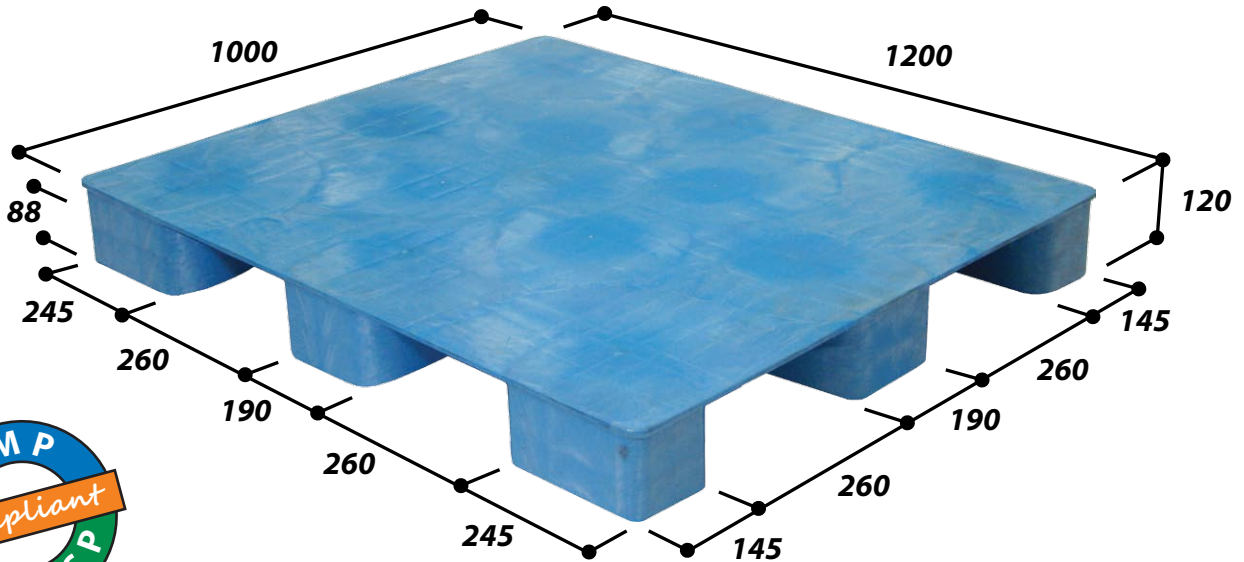

Special Features

- Flat and smooth top surface
- Hygienic and Washable

# SFH-1210

Specifications

Size	1200 x 1000 x 120 mm
Material	HDPE / PPC
Type	Smooth flat deck surface, Non-Reversible
Standard Colour	Blue
Static Load	3000 kg
Dynamic Load	1000 kg
Racking Load	N.A
Accessible by	