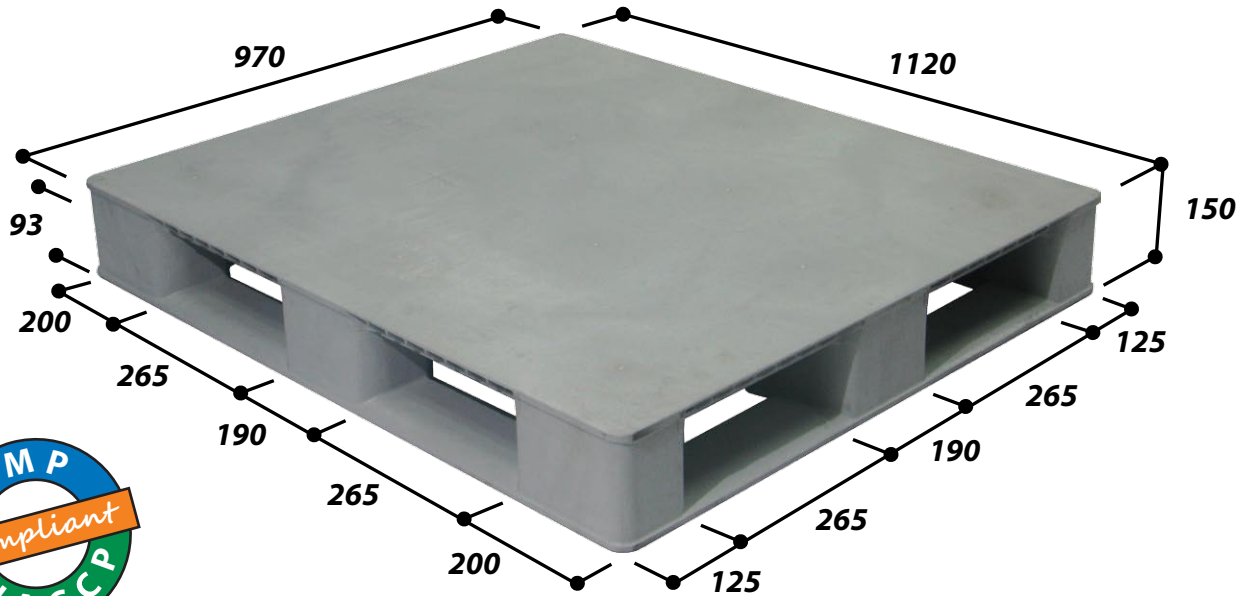

Special Features

- Flat and smooth top surface
- Hygienic and Washable

N4-1197

Specifications

Size	1120 x 970 x 150 mm
Material	HDPE / PPC
Type	Smooth flat deck surface, Non-Reversible
Standard Colour	Grey
Static Load	4000 kg
Dynamic Load	1000 kg
Racking Load	700 kg
Accessible by	