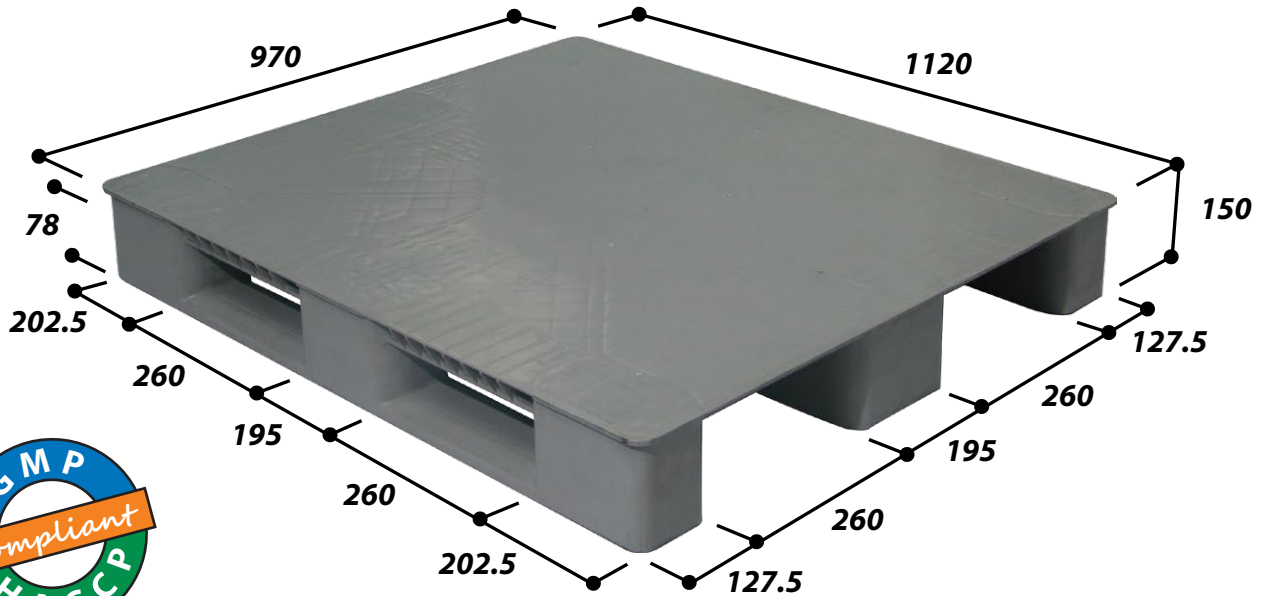

Special Features

- Flat and smooth top surface
- Hygienic and Washable

EN4-1197

Specifications

Size	1120 x 970 x 150 mm
Material	HDPE / PPC
Type	Smooth flat deck surface, Non-Reversible
Standard Colour	Grey
Static Load	4000 kg
Dynamic Load	1000 kg
Racking Load	700 kg
Accessible by	