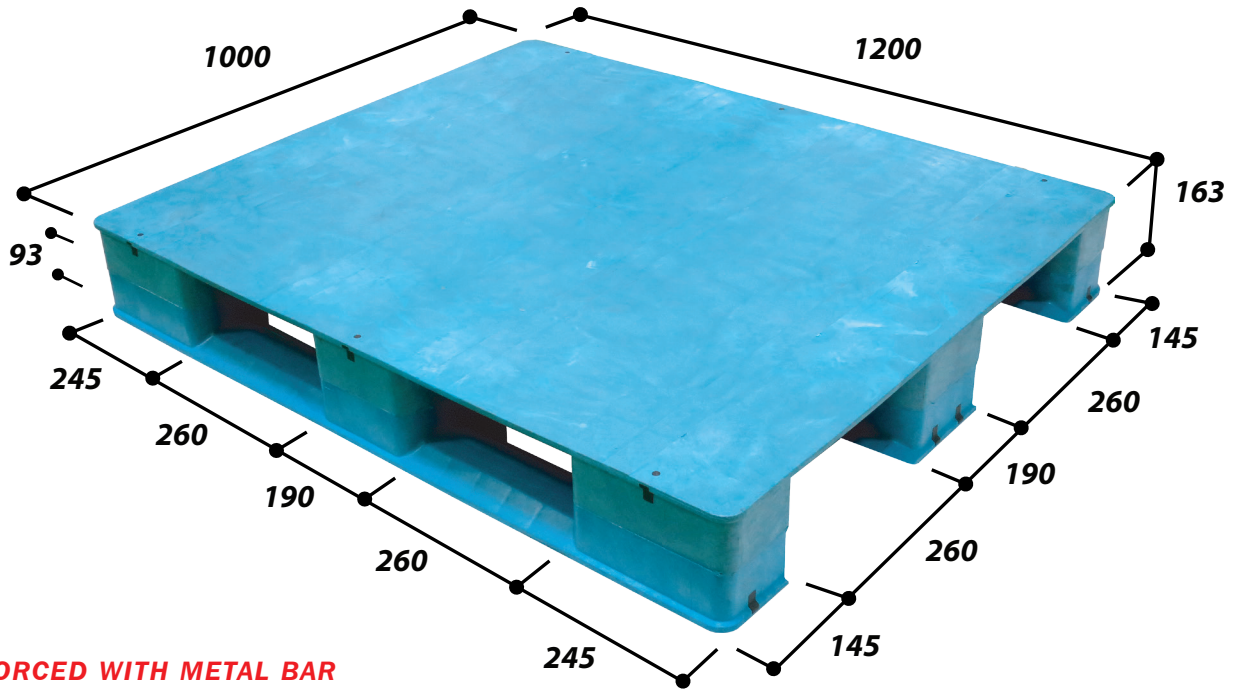

Applications

- Suitable for Automatic Storage Retrieval System (ASRS) drive-in rack
- Suitable for Electronic & Electrical, Food & Beverages, Oleo & Petrochemical industries etc

ASRS/METAL REINFORCED series

Special Features

- Grille or flat smooth top surface
- Durable & reliable
- Cap & lock pin system
- Recyclable

WEN4-1210M

REINFORCED WITH METAL BAR

Specifications

Size	1200 x 1000 x 163 mm
Material	HDPE
Type	Smooth flat top surface, Non-Reversible
Standard Colour	Blue
Static	6000 kg
Dynamic	1500 kg
Racking	1200 kg
Accessible by	4-way 4-way 2-way