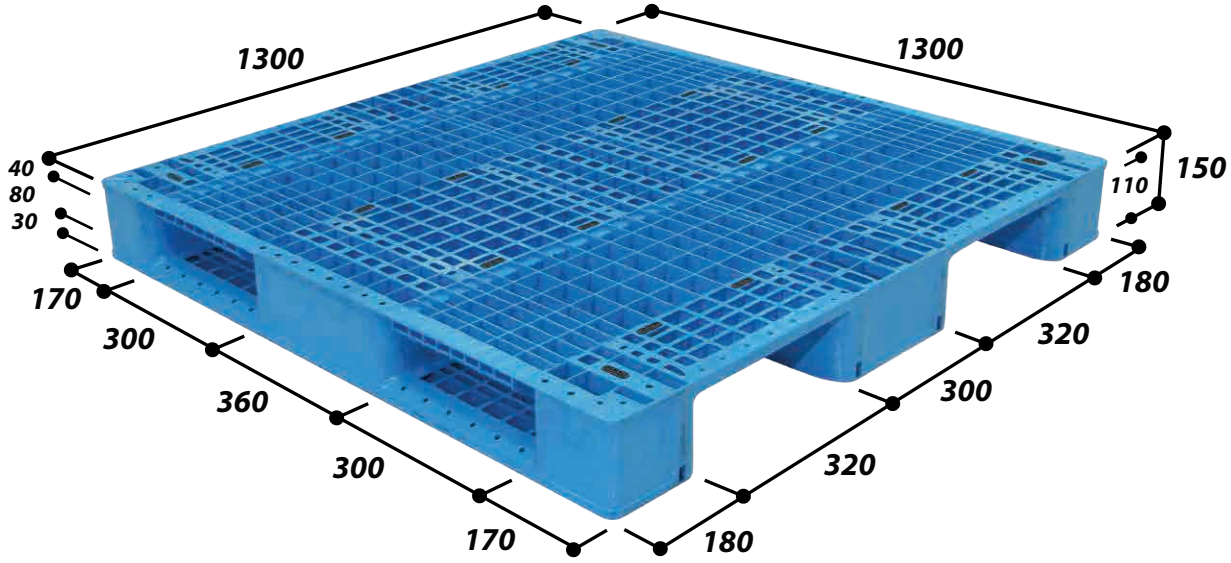

Applications

- Suitable for ASRS & drive-in rack
- Suitable for electronic & electrical, food & beverage, oleo & petrochemical industries, etc.

DRIVE-IN & ASRS series

Special Features

- Strong grille deck surface
- Durable & reliable
- Recyclable

EN4-1313M

REINFORCED WITH HIGH TENSILE STEEL METAL BAR AT DECK BOARD AND SKIDS

Specifications

Size	1300 x 1300 x 150 mm
Material	HDPE / PPC
Type	Grille deck surface, Non-Reversible
Standard Colour	Blue
Static Load	6000 kg
Dynamic Load	1500 kg
Racking Load	1200 kg
Accessible by	 4-way  2-way  2-way