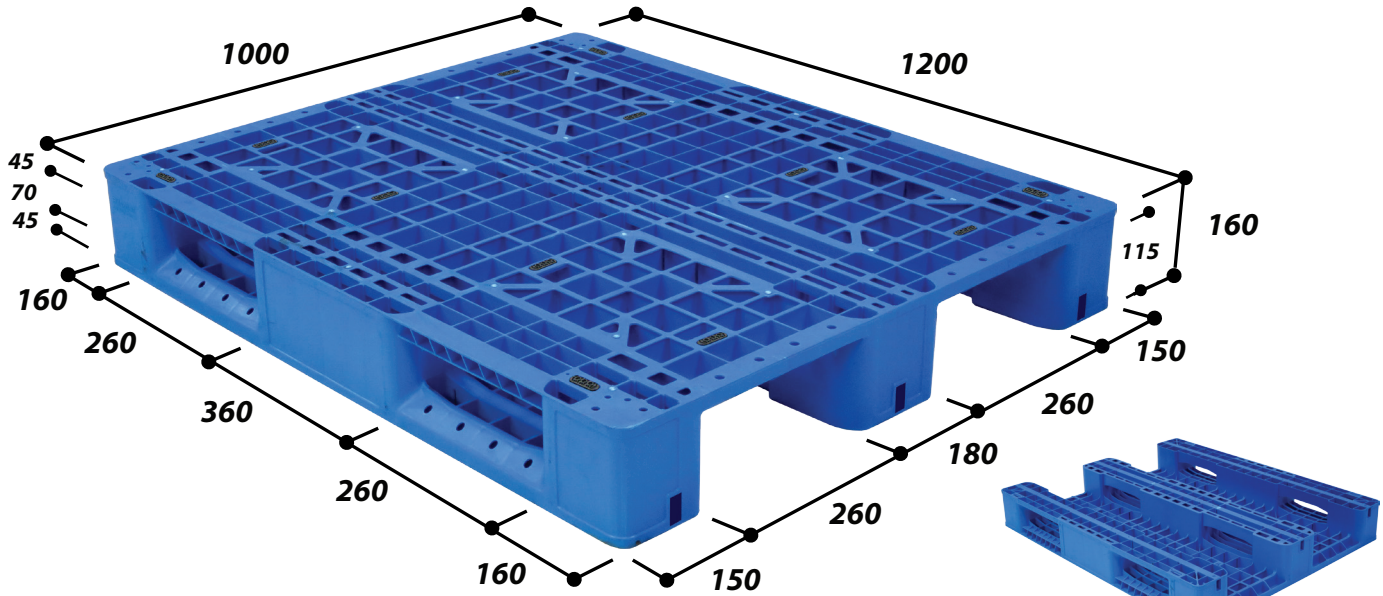

Applications

- Suitable for Automatic Storage Retrieval System (ASRS) drive-in rack
- Suitable for Electronic & Electrical, Food & Beverages, Oleo & Petrochemical industries etc

ASRS/METAL REINFORCED series

Special Features

- Grille top surface
- Durable & reliable
- Cap & lock pin system
- Recyclable

EN4-1210-3M

REINFORCED WITH METAL BAR & SCREW LOCK END CAP (6 pcs)

Bottom View

Specifications

Size	1200 x 1000 x 160 mm
Material	HDPE / PPC
Type	Grille deck surface, Non-Reversible
Standard Colour	Blue
Static	6000 kg
Dynamic	1500 kg
Racking	1200 kg
Accessible by	 4-way  2-way  2-way