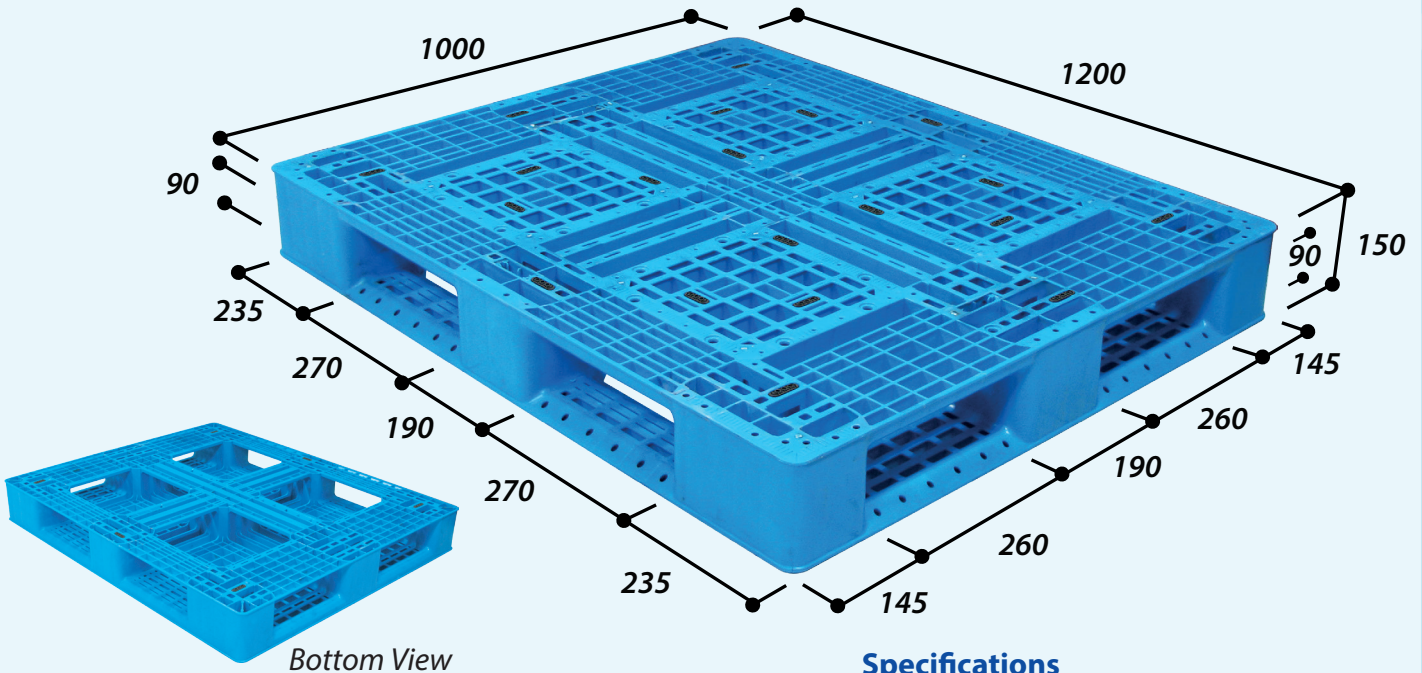

Applications

- General use for Heavy Duty Load
- Suitable for racking & flat stacking
- Suitable for Food & Beverage, Chemical & Petrochemical industry, Fertilizer, Flour Mill and Plantations etc

Special Features

- Strong double deck surface
- Durable & Reliable
- Washable
- Recyclable

HEAVY DUTY SERIES

N4-1210-2

Specifications

Size	1200 x 1000 x 150 mm
Material	PPC / HDPE
Type	Grille deck surface, Non-Reversible
Standard Colour	Blue
Static	5000 kg
Dynamic	1500 kg
Racking	1200 kg
<small>Base on Selective Uniformly Distributed Loads (UDL)</small>	
Accessible by	 4-way  4-way