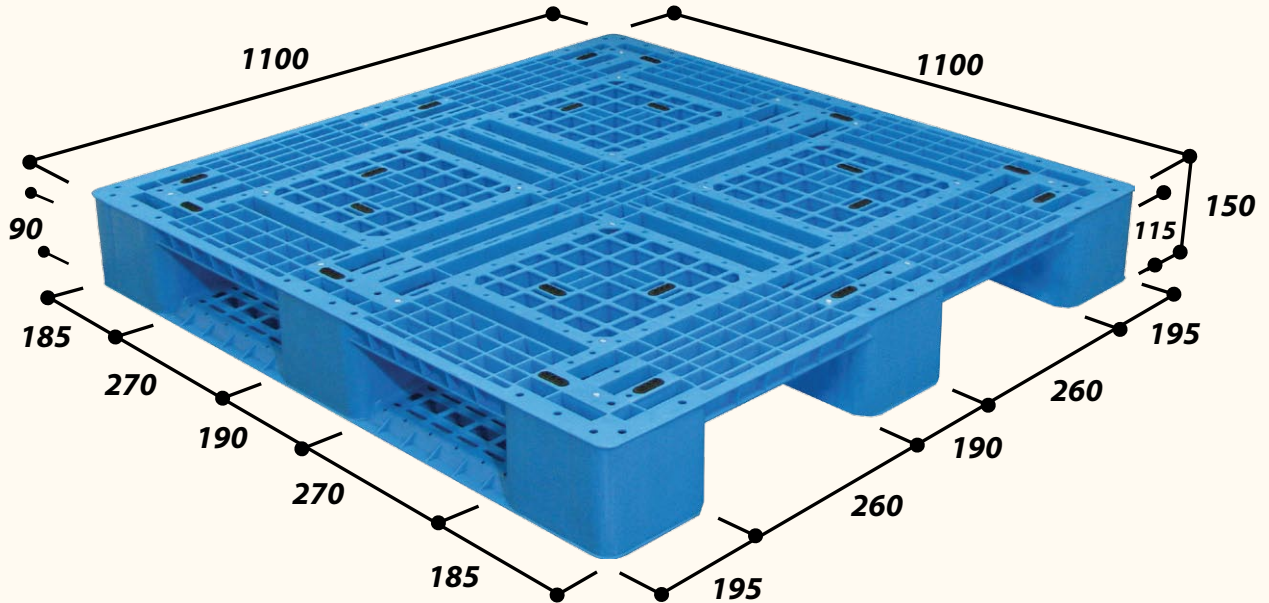

Special Features

- Strong grille deck board
- Anti-slip, washable and recyclable

EN4-1111

Applications

Suitable for food & beverage, chemical industries, etc.

Specifications

Size	1100 x 1100 x 150 mm
Material	PPC / HDPE
Type	Grille deck surface, Non-Reversible
Standard Colour	Blue
Static Load	4000 kg
Dynamic Load	1000 kg
Racking Load	1000 kg*
Accessible by	

*Based in Selective Racking with Uniformly Distributed Loads (UDL)