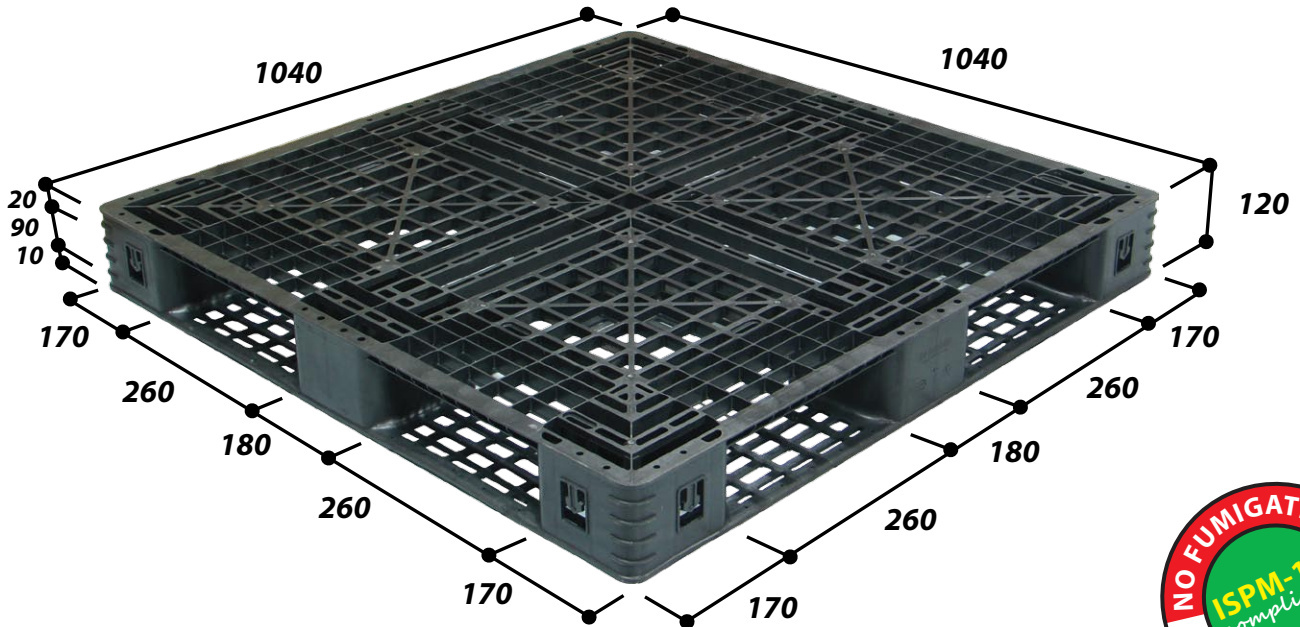

N4-104104SL

Light Weight . Recyclable . Cost Effective

Applications

- One way export and air cargo shipment
- Suitable for electronic & electrical, food & beverage industrial, etc

Specifications

Size	1040 x 1040 x 120 mm
Material	PPC / HDPE
Type	Grille deck surface, Non-Reversible
Standard Colour	Black
Static Load	3000 kg
Dynamic Load	1000 kg
Racking Load	N.A
Accessible by	

4-way

4-way

Washable

Zero Maintenance

Environmental Friendly

Durable

Recyclable

Pest Free