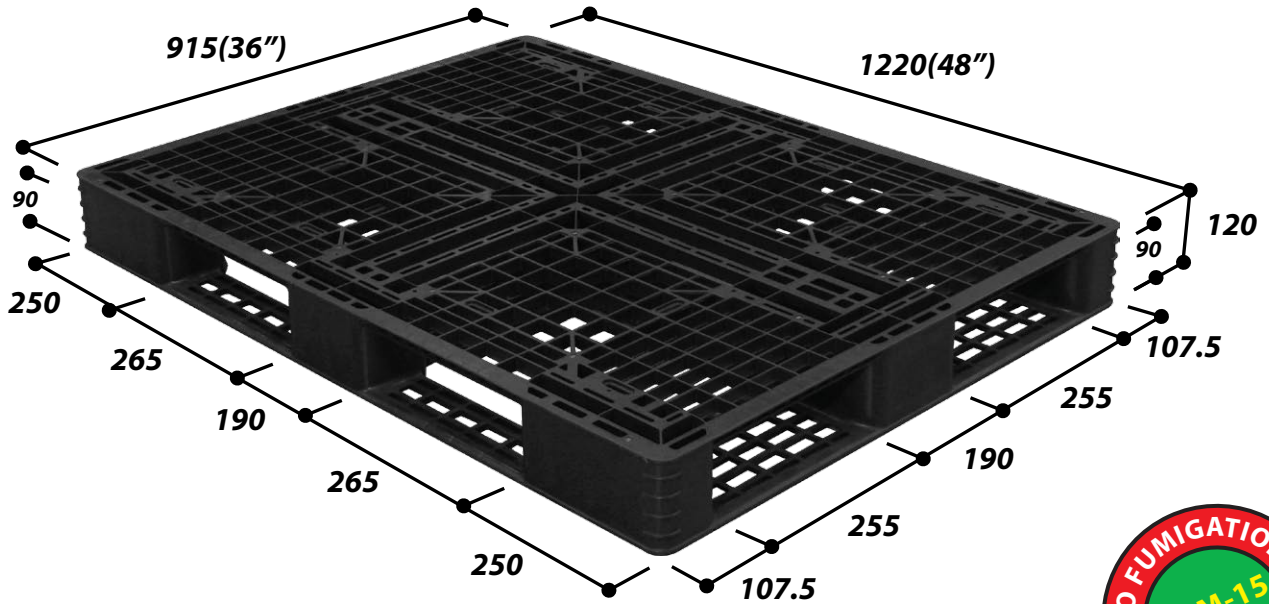

N4-4836SL

Light Weight . Recyclable . Cost Effective

Applications

- One way export and air cargo shipment
- Suitable for electronic & electrical, food & beverage industrial, etc

Specifications

Size	1220 x 915 x 120 mm
Material	PPC / HDPE
Type	Grille deck surface, Non-Reversible
Standard Colour	Black
Static Load	3000 kg (unified load)
Dynamic Load	1000 kg (unified load)
Racking Load	N.A
Accessible by	

4-way

4-way

Washable

Zero Maintenance

Environmental Friendly

Durable

Recyclable

Pest Free