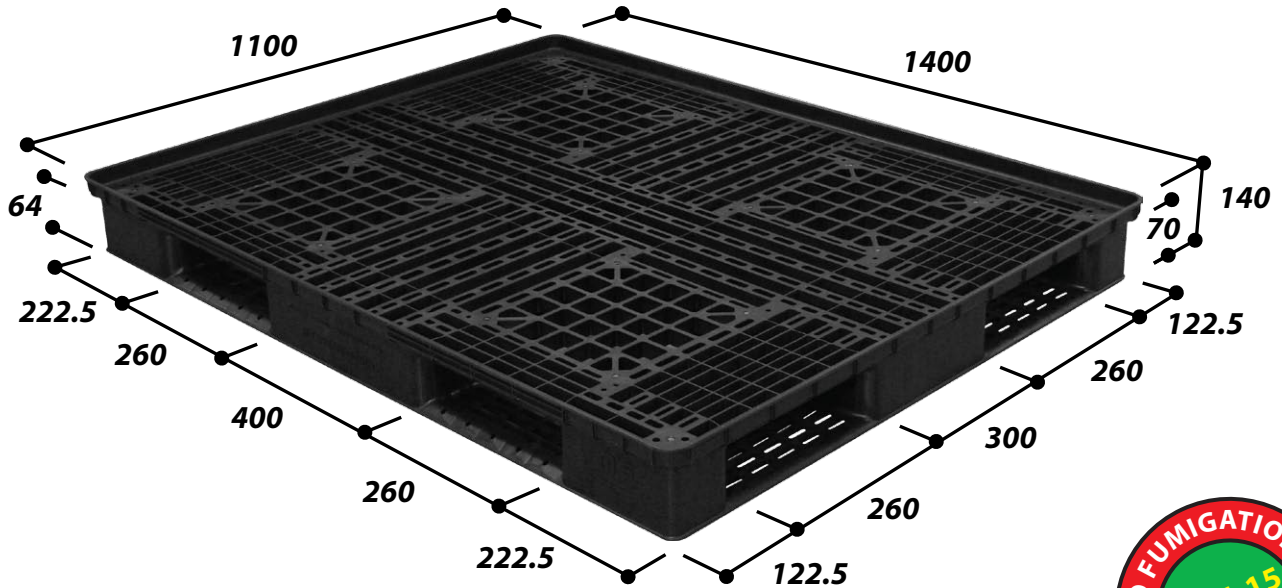

N4-1411SL3

Light Weight . Recyclable . Cost Effective

Applications

- One way export and air cargo shipment
- Suitable for natural rubber shipping, etc

Specifications

Size	1400 x 1100 x 140 mm
Material	PP / HDPE
Type	Grille deck surface, Non-Reversible
Standard Colour	Black
Static Load	5300 kg (unified load)
Dynamic Load	1350 kg (unified load)
Racking Load	N.A
Accessible by	 4-way