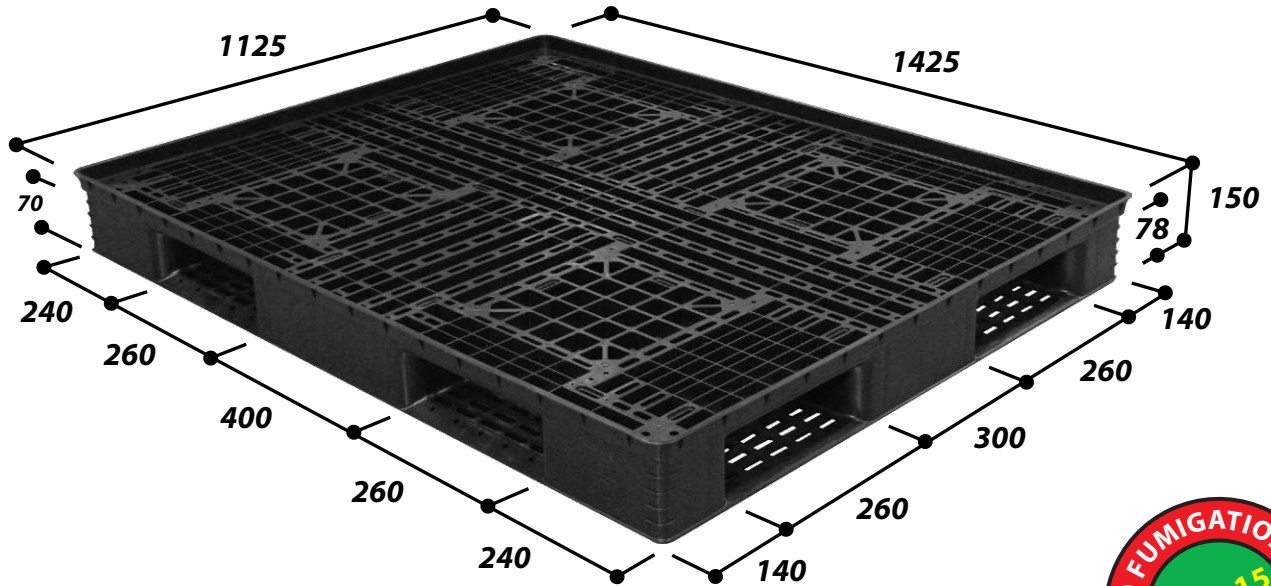

N4-1411SL

Light Weight . Recyclable . Cost Effective

Applications

- One way export and air cargo shipment
- Suitable for natural rubber shipping, etc

Specifications

Size	1425 x 1125 x 150 mm
Material	PPC / HDPE
Type	Grille deck surface, Non-Reversible
Standard Colour	Black
Static Load	5300 kg (unified load)
Dynamic Load	1350 kg (unified load)
Racking Load	N.A
Accessible by	

4-way

2-way

Low Profile

Washable

Zero Maintenance

Environmental Friendly

Durable

Recyclable