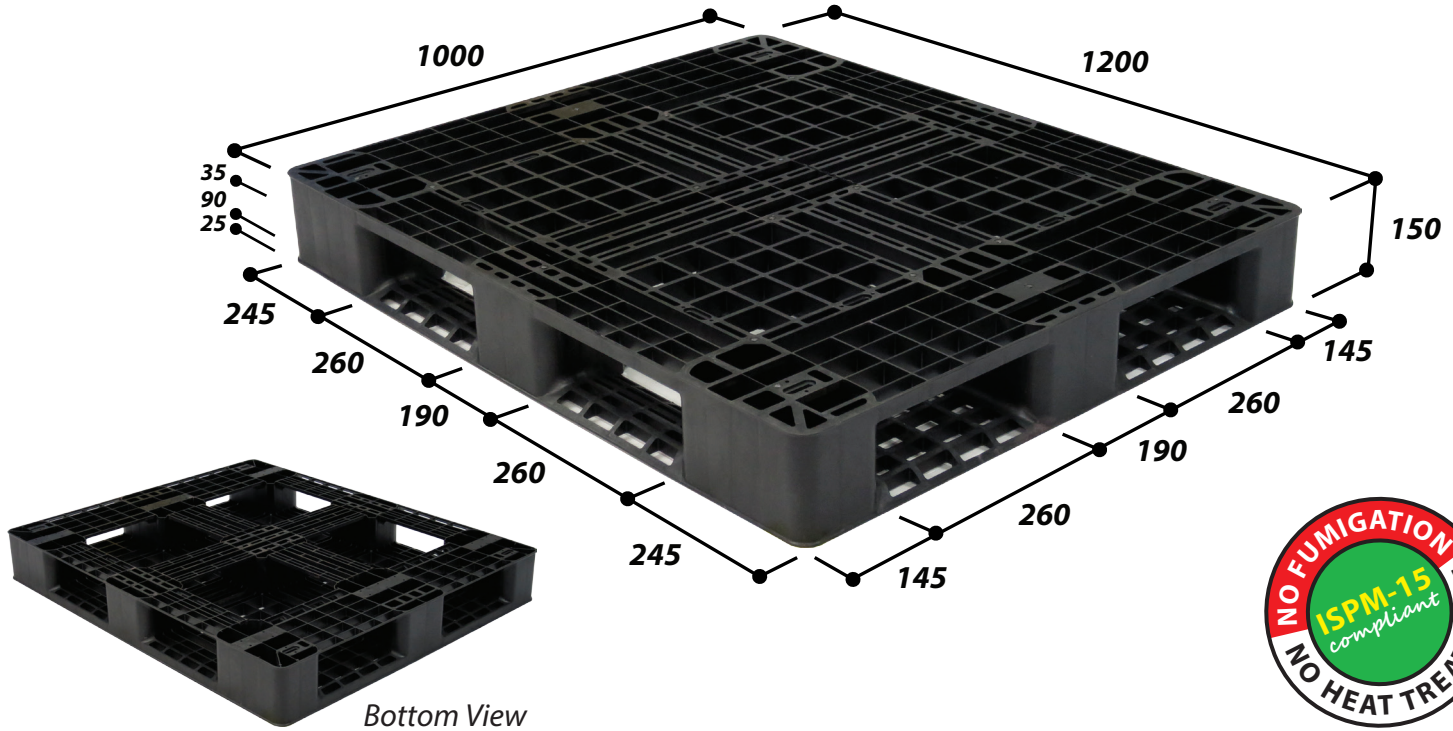

N4-1210SL2

Super Light Weight . Recyclable . Cost Effective

Applications

- Ideal for One Way Air/Sea cargo shipment
- Suitable for Electronic & Electrical, Food & Beverage, Chemical, Resin & Petro-chemical industry etc

Specifications

Size	1200 x 1000 x 150 mm
Material	PPC
Type	Grille deck surface, Non-Reversible
Standard Colour	Black
Static	3000 kg
Dynamic	1000 kg
Racking	N.A
Accessible by	

www.msplastics.com.my

PT. GAYA SUKSES MANDIRI KASEINDO
 Kompleks Artha Gading Blok F No. 20
 Kawasan Sentra Bisnis Artha Gading Jakarta, 14240, Indonesia
 Jakarta : +62-21 4585 0806, 4585 0807
 Surabaya : +62-31 749 9050 (hunting)
 Semarang : +62-24 762 7600 (hunting)