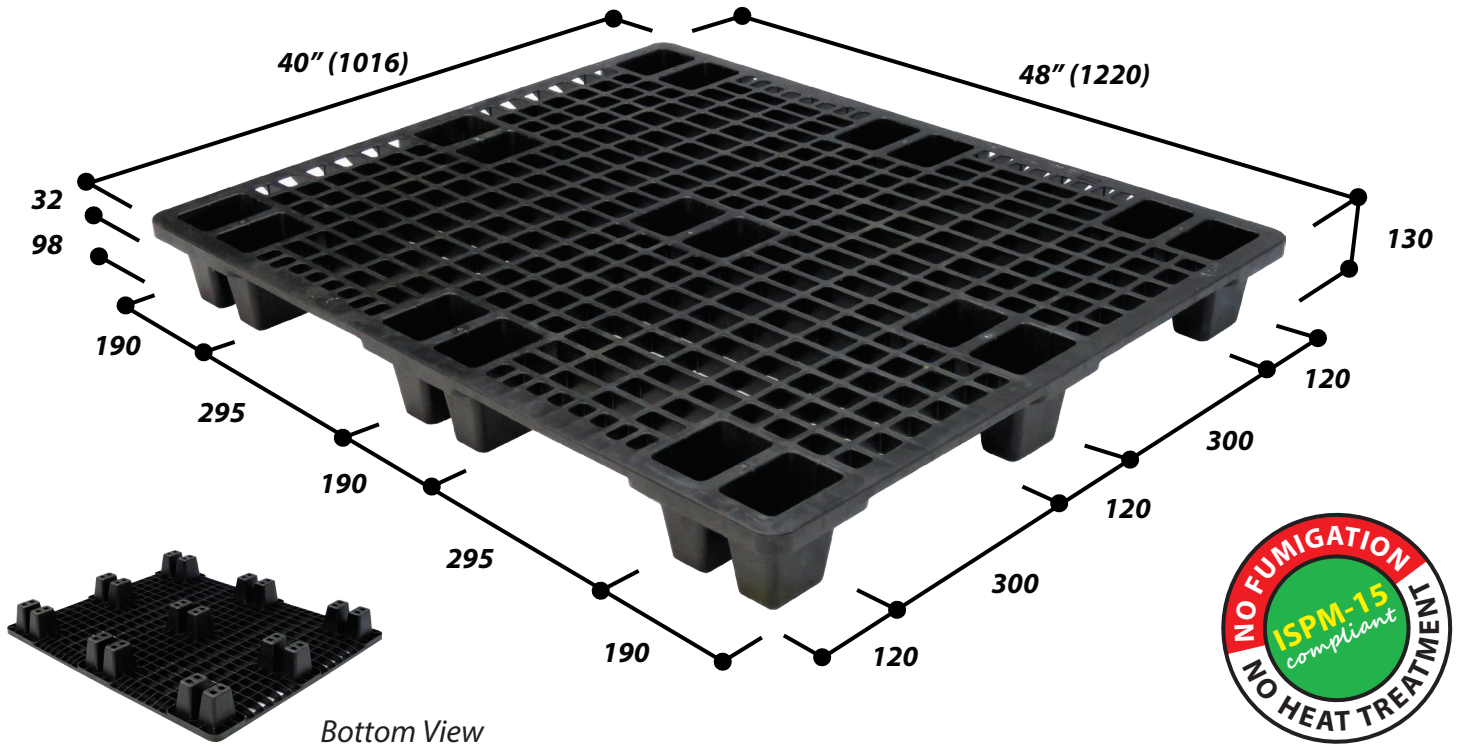

9LN4-4840SL

Super Light Weight . Recyclable . Cost Effective

Applications

- Ideal for One Way Air/Sea cargo shipment
- Suitable for Electronic & Electrical, Food & Beverage, Chemical, Resin & Petro-chemical industry etc

Specifications

| | |
|-----------------|-------------------------------|
| Size | 1220 x 1016 x 130 mm |
| Material | PPC |
| Type | Grille deck surface, Nestable |
| Standard Colour | Black |
| Static | 2000 kg |
| Dynamic | 600 kg |
| Racking | N.A |
| Accessible by | |