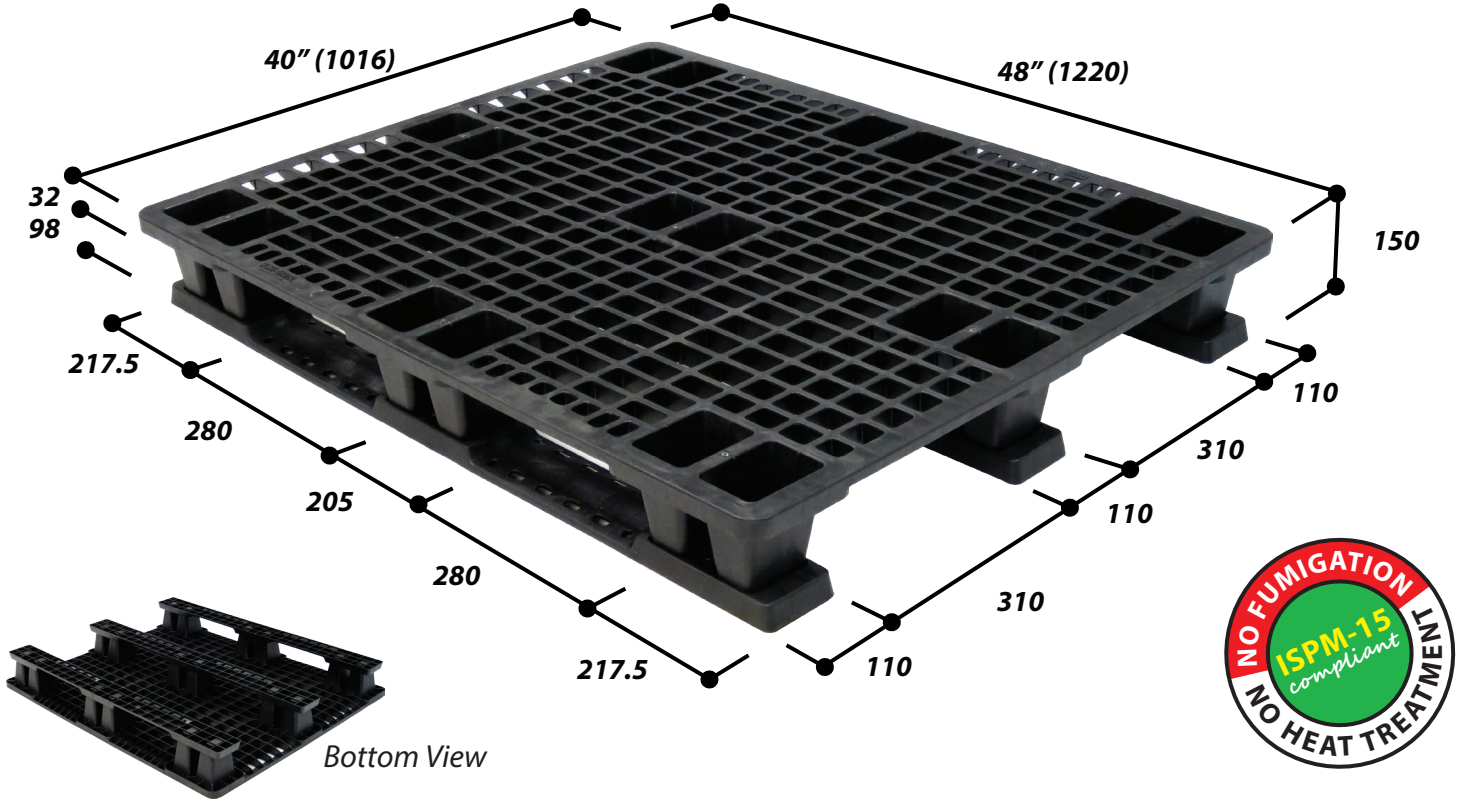

9LEN4-4840SL

Super Light Weight . Recyclable . Cost Effective

Applications

- Ideal for One Way Air/Sea cargo shipment
- Suitable for Electronic & Electrical, Food & Beverage, Chemical, Resin & Petro-chemical industry etc

Specifications

Size	1220 x 1016 x 150 mm
Material	PPC
Type	Grille deck surface, Non-reversible
Standard Colour	Black
Static	2000 kg
Dynamic	600 kg
Racking	N.A
Accessible by	

www.msplastics.com.my

PT. GAYA SUKSES MANDIRI KASEINDO
 Kompleks Artha Gading Blok F No. 20
 Kawasan Sentra Bisnis Artha Gading Jakarta, 14240, Indonesia
 Jakarta : +62-21 4585 0806, 4585 0807
 Surabaya : +62-31 749 9050 (hunting)
 Semarang : +62-24 762 7600 (hunting)