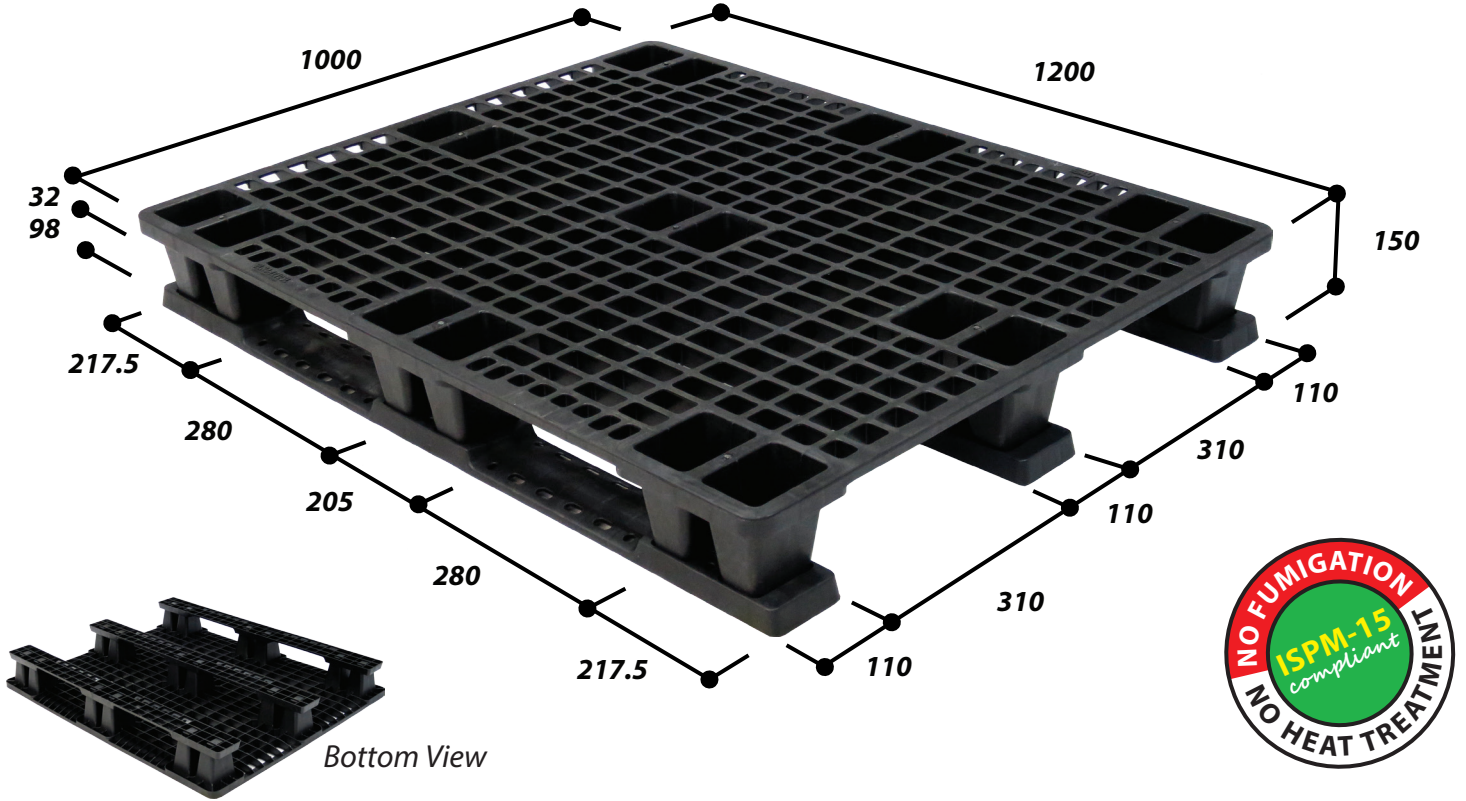

9LEN4-1210SL

Super Light Weight . Recyclable . Cost Effective

Applications

- Ideal for One Way Air/Sea cargo shipment
- Suitable for Electronic & Electrical, Food & Beverage, Chemical, Resin & Petro-chemical industry etc

Specifications

Size	1200 x 1000 x 150 mm
Material	PPC
Type	Grille deck surface, Non-reversible
Standard Colour	Black
Static	2000 kg
Dynamic	1000 kg
Racking	N.A
Accessible by	

www.msplastics.com.my

PT. GAYA SUKSES MANDIRI KASEINDO
 Kompleks Artha Gading Blok F No. 20
 Kawasan Sentra Bisnis Artha Gading Jakarta, 14240, Indonesia
 Jakarta : +62-21 4585 0806, 4585 0807
 Surabaya : +62-31 749 9050 (hunting)
 Semarang : +62-24 762 7600 (hunting)