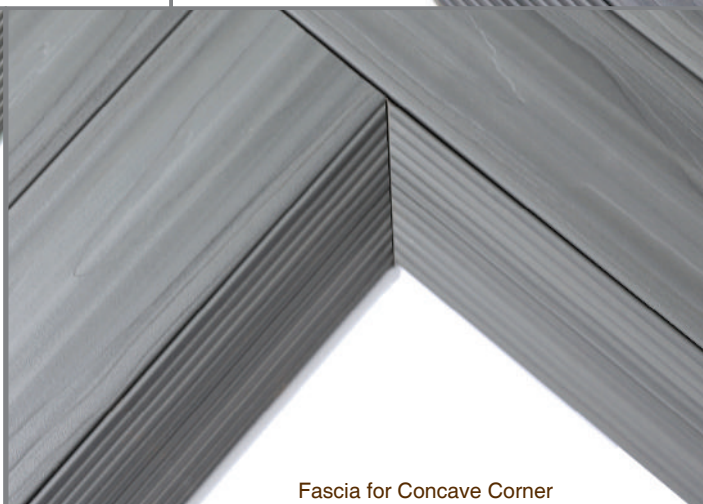

Patent Pending

 **DECK-A-FLOOR**®

Matching Accessories

Patent Pending

DECK-A-FLOOR®

Matching Accessories

Fascia

Walnut

Teak

Light Gray

Front View of Fascia

Side View of Fascia

Fascia for Convex Corner

Fascia for Concave Corner

Contents of 1 Fascia Kit

Contents of 1 Corner Fascia Kit

Trim

Light Gray

Walnut

Teak

Contents of 1 Trim Kit

Best for finishing narrow areas or gaps

End Cap

Walnut