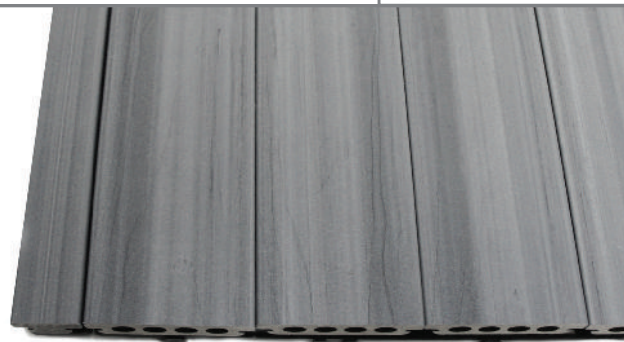

Teak

Light Gray

Front View of Fascia

Side View of Fascia

Fascia for Convex Corner

Fascia for Concave Corner

Contents of 1 Fascia Kit

Contents of 1 Corner Fascia Kit

Trim

Light Gray

Walnut

Teak

Contents of 1 Trim Kit

Best for finishing narrow areas or gaps

End Cap

Walnut