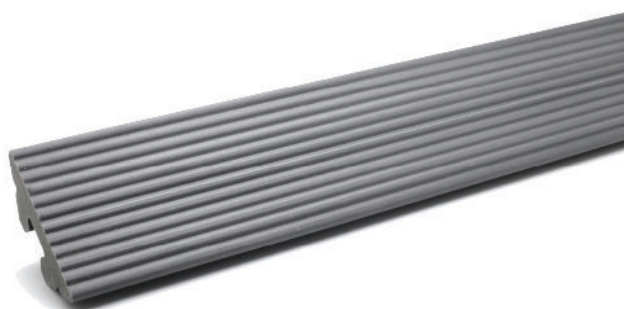

Patent Pending

 **DECK-A-FLOOR**®

Matching Accessories

Patent Pending

DECK-A-FLOOR®

Matching Accessories

Fascia

Walnut

Teak

Light Gray

Front View of Fascia

Side View of Fascia

Fascia for Convex Corner

Fascia for Concave Corner

Contents of 1 Fascia Kit

Contents of 1 Corner Fascia Kit

Trim

Light Gray

Walnut

Teak

Contents of 1 Trim Kit

Best for finishing narrow areas or gaps

End Cap

Walnut