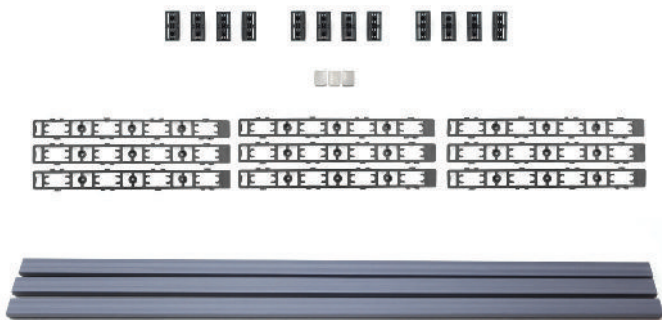

Teak

Light Gray

Front View of Fascia

Side View of Fascia

Fascia for Convex Corner

Fascia for Concave Corner

Contents of 1 Fascia Kit

Contents of 1 Corner Fascia Kit

Trim

Light Gray

Walnut

Teak

Contents of 1 Trim Kit

Best for finishing narrow areas or gaps

End Cap

Walnut