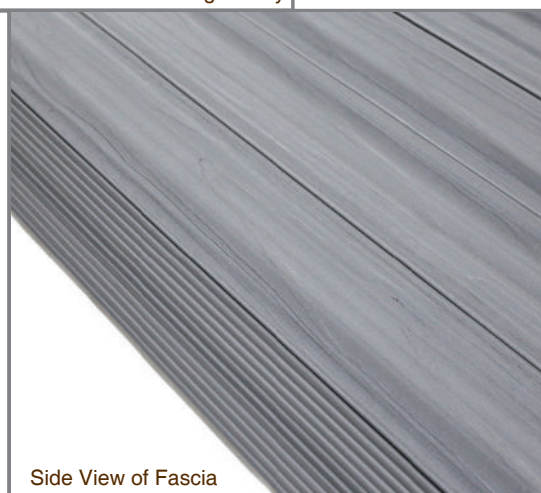

Patent Pending

 **DECK-A-FLOOR**®

Matching Accessories

Patent Pending

DECK-A-FLOOR®

Matching Accessories

Fascia

Walnut

Teak

Light Gray

Front View of Fascia

Side View of Fascia

Fascia for Convex Corner

Fascia for Concave Corner

Contents of 1 Fascia Kit

Contents of 1 Corner Fascia Kit

Trim

Light Gray

Walnut

Teak

Contents of 1 Trim Kit

Best for finishing narrow areas or gaps

End Cap

Walnut