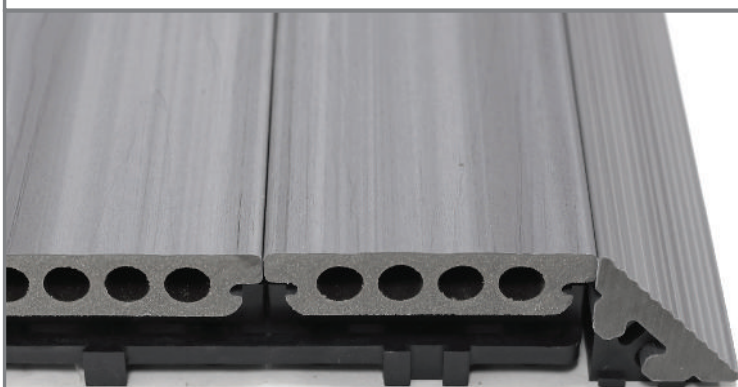

Patent Pending

 **DECK-A-FLOOR**®

Matching Accessories

Patent Pending

DECK-A-FLOOR®

Matching Accessories

Fascia

Walnut

Teak

Light Gray

Front View of Fascia

Side View of Fascia

Fascia for Convex Corner

Fascia for Concave Corner

Contents of 1 Fascia Kit

Contents of 1 Corner Fascia Kit

Trim

Light Gray

Walnut

Teak

Contents of 1 Trim Kit

Best for finishing narrow areas or gaps

End Cap

Walnut