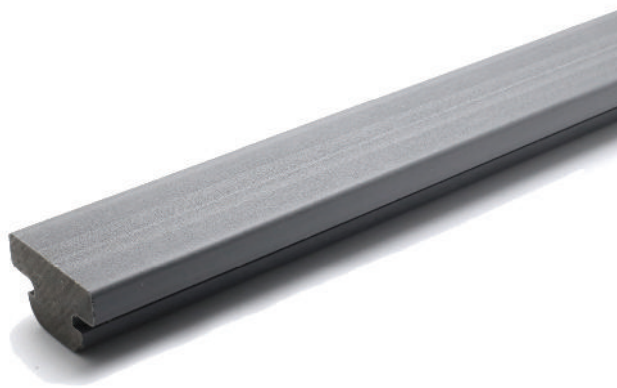

Patent Pending

 **DECK-A-FLOOR**®

Matching Accessories

Patent Pending

DECK-A-FLOOR®

Matching Accessories

Fascia

Walnut

Teak

Light Gray

Front View of Fascia

Side View of Fascia

Fascia for Convex Corner

Fascia for Concave Corner

Contents of 1 Fascia Kit

Contents of 1 Corner Fascia Kit

Trim

Light Gray

Walnut

Teak

Contents of 1 Trim Kit

Best for finishing narrow areas or gaps

End Cap

Walnut