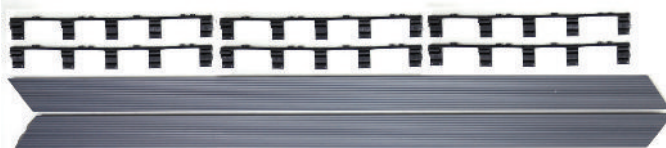

Teak

Light Gray

Front View of Fascia

Side View of Fascia

Fascia for Convex Corner

Fascia for Concave Corner

Contents of 1 Fascia Kit

Contents of 1 Corner Fascia Kit

Trim

Light Gray

Walnut

Teak

Contents of 1 Trim Kit

Best for finishing narrow areas or gaps

End Cap

Walnut