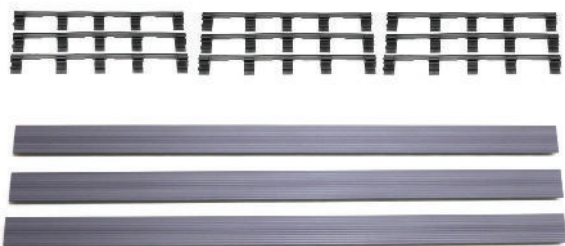

Patent Pending

 **DECK-A-FLOOR**®

Matching Accessories

Patent Pending

DECK-A-FLOOR®

Matching Accessories

Fascia

Walnut

Teak

Light Gray

Front View of Fascia

Side View of Fascia

Fascia for Convex Corner

Fascia for Concave Corner

Contents of 1 Fascia Kit

Contents of 1 Corner Fascia Kit

Trim

Light Gray

Walnut

Teak

Contents of 1 Trim Kit

Best for finishing narrow areas or gaps

End Cap

Walnut