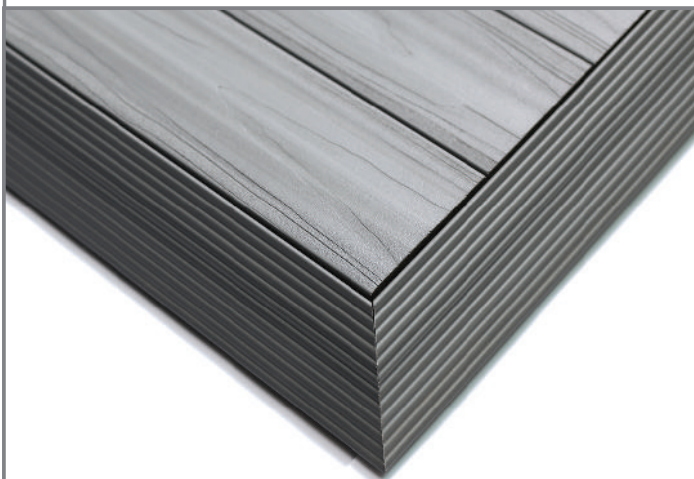

Patent Pending

 **DECK-A-FLOOR**®

Matching Accessories

Patent Pending

DECK-A-FLOOR®

Matching Accessories

Fascia

Walnut

Teak

Light Gray

Front View of Fascia

Side View of Fascia

Fascia for Convex Corner

Fascia for Concave Corner

Contents of 1 Fascia Kit

Contents of 1 Corner Fascia Kit

Trim

Light Gray

Walnut

Teak

Contents of 1 Trim Kit

Best for finishing narrow areas or gaps

End Cap

Walnut