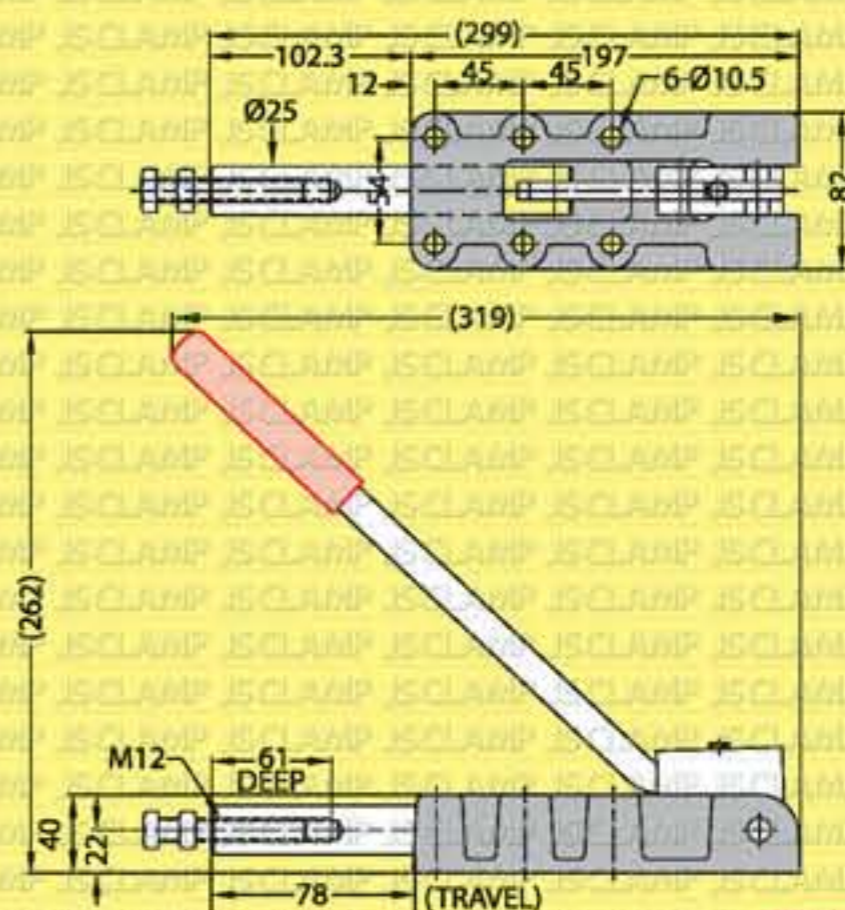

**PUSH / PULL
TYPE**
• TOGGLE CLAMP •

Model : P560

Holding Capacity : 600kg MAX
Weight : 720g

Handle Moves 185°
Travel 30mm

unit : mm

Model : P570

Holding Capacity : 1200kg MAX
Weight : 1800g

Handle Moves 185°
Travel 51mm

unit : mm

Model : P580

Holding Capacity : 2500kg MAX
Weight : 3400g

Handle Moves 185°
Travel 78mm

unit : mm