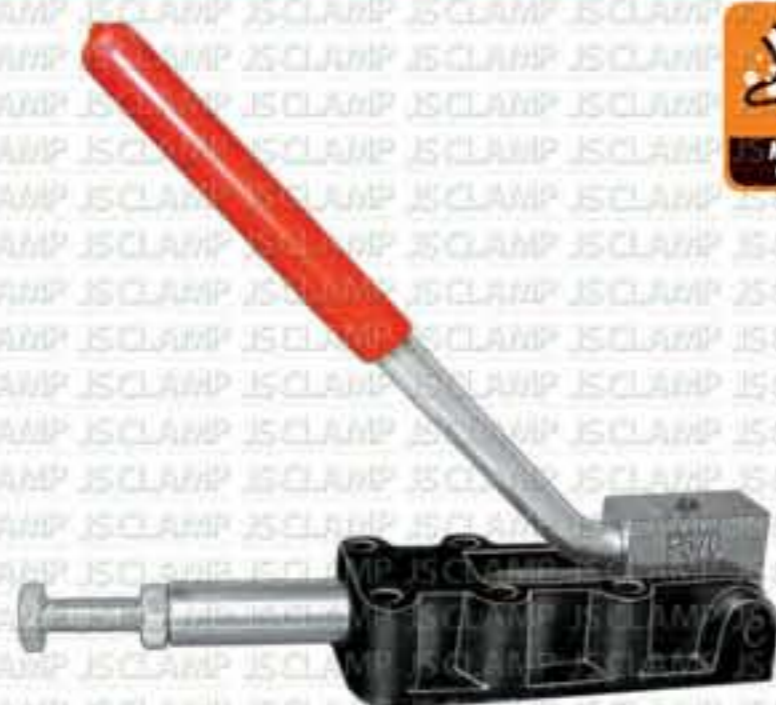

**PUSH / PULL
TYPE**
• TOGGLE CLAMP •

Model : P560

Holding Capacity : 600kg MAX
Weight : 720g

Handle Moves 185°
Travel 30mm

unit : mm

Model : P570

Holding Capacity : 1200kg MAX
Weight : 1800g

Handle Moves 185°
Travel 51mm

unit : mm

Model : P580

Holding Capacity : 2500kg MAX
Weight : 3400g

Handle Moves 185°
Travel 78mm

unit : mm