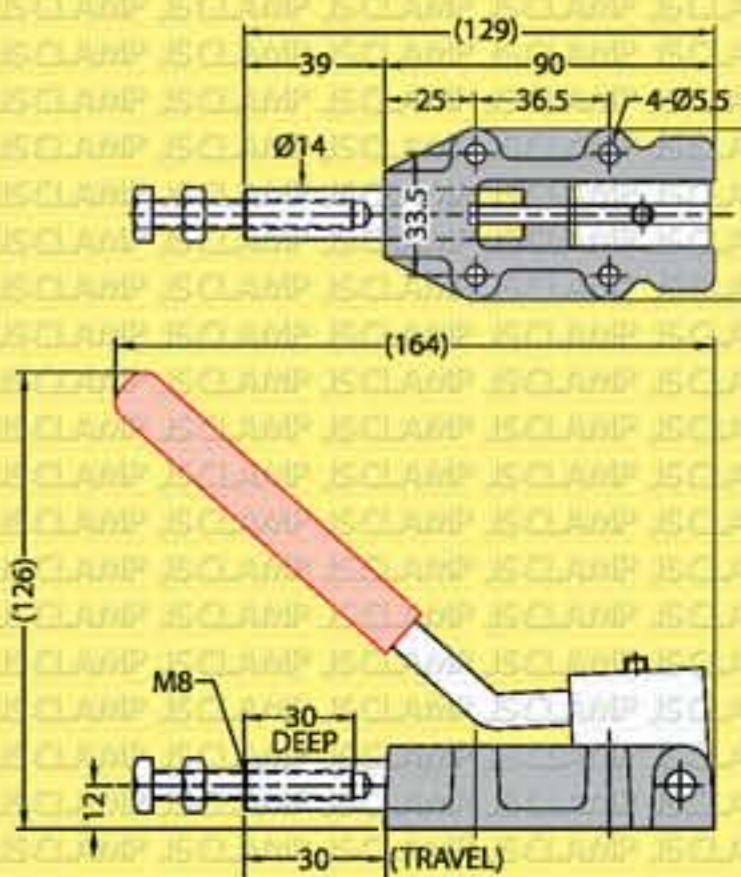

**PUSH / PULL
TYPE**
• TOGGLE CLAMP •

Model : P560

Holding Capacity : 600kg MAX
Weight : 720g

Handle Moves 185°
Travel 30mm

unit : mm

Model : P570

Holding Capacity : 1200kg MAX
Weight : 1800g

Handle Moves 185°
Travel 51mm

unit : mm

Model : P580

Holding Capacity : 2500kg MAX
Weight : 3400g

Handle Moves 185°
Travel 78mm

unit : mm