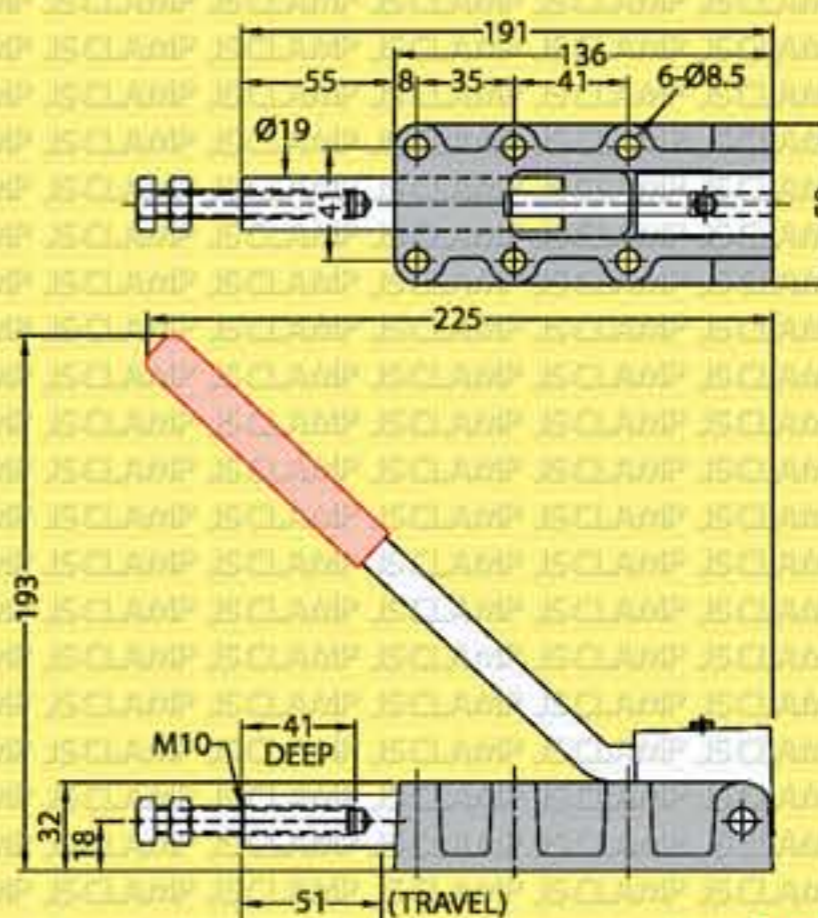

**PUSH / PULL
TYPE**
• TOGGLE CLAMP •

Model : P560

Holding Capacity : 600kg MAX
Weight : 720g

Handle Moves 185°
Travel 30mm

unit : mm

Model : P570

Holding Capacity : 1200kg MAX
Weight : 1800g

Handle Moves 185°
Travel 51mm

unit : mm

Model : P580

Holding Capacity : 2500kg MAX
Weight : 3400g

Handle Moves 185°
Travel 78mm

unit : mm