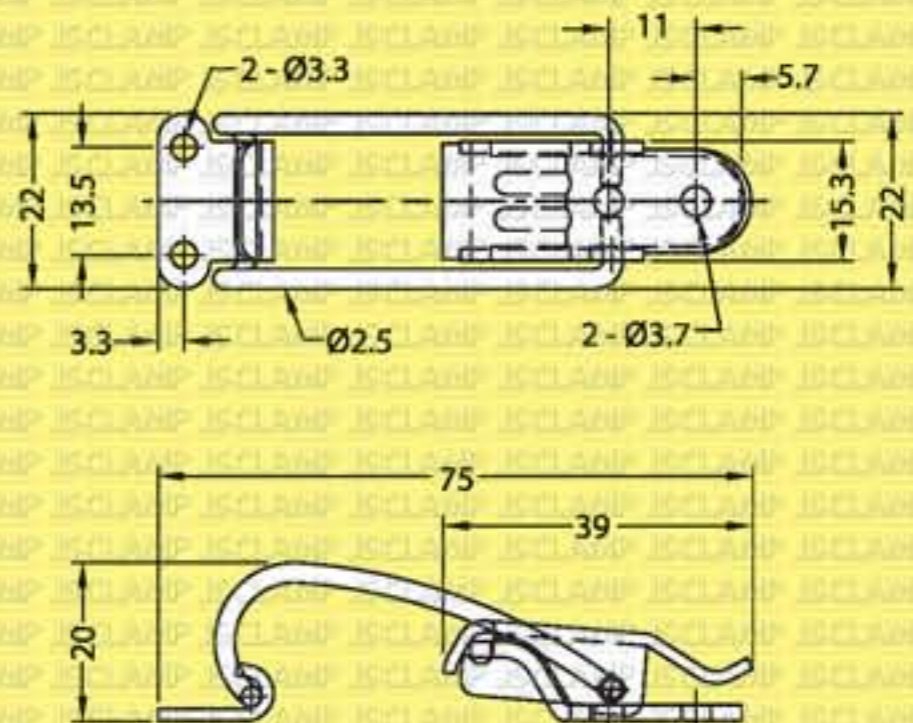

**TOGGLE
LINK CLAMP**
• LATCH •

Model : TL116

*Also available in Stainless Steel
Model : TL116SS

Safe Load : 50kg MAX

Weight : 43g

unit : mm

Model : TL124

*Also available in Stainless Steel
Model : TL124SS

Weight : 78g

unit : mm

Model : TL124K

*Also available in Stainless Steel
Model : TL124KSS

Safe Load : 80kg MAX

Weight : 81g

unit : mm

Model : TL118

*Also available in Stainless Steel
Model : TL118SS

Safe Load : 50kg MAX

Weight : 27g

unit : mm