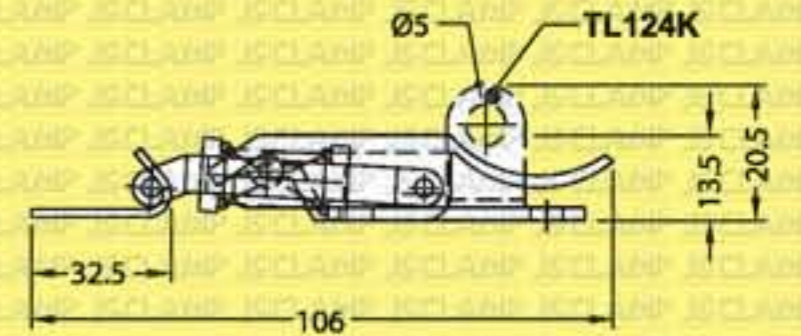

**TOGGLE
LINK CLAMP**
• LATCH •

Model : TL116

*Also available in Stainless Steel
Model : TL116SS

Safe Load : 50kg MAX

Weight : 43g

unit : mm

Model : TL124

*Also available in Stainless Steel
Model : TL124SS

Weight : 78g

unit : mm

Model : TL124K

*Also available in Stainless Steel
Model : TL124KSS

Safe Load : 80kg MAX

Weight : 81g

unit : mm

Model : TL118

*Also available in Stainless Steel
Model : TL118SS

Safe Load : 50kg MAX

Weight : 27g

unit : mm