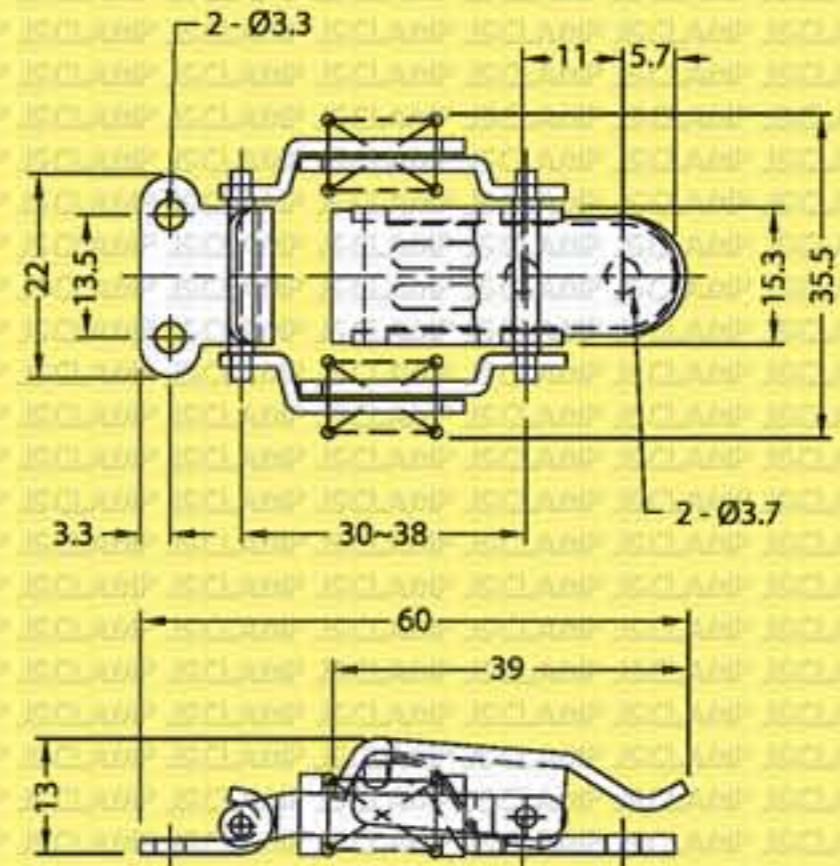

**TOGGLE
LINK CLAMP**
• LATCH •

Model : TL116

*Also available in Stainless Steel
Model : TL116SS

Safe Load : 50kg MAX

Weight : 43g

unit : mm

Model : TL124

*Also available in Stainless Steel
Model : TL124SS

Weight : 78g

unit : mm

Model : TL124K

*Also available in Stainless Steel
Model : TL124KSS

Safe Load : 80kg MAX

Weight : 81g

unit : mm

Model : TL118

*Also available in Stainless Steel
Model : TL118SS

Safe Load : 50kg MAX

Weight : 27g

unit : mm