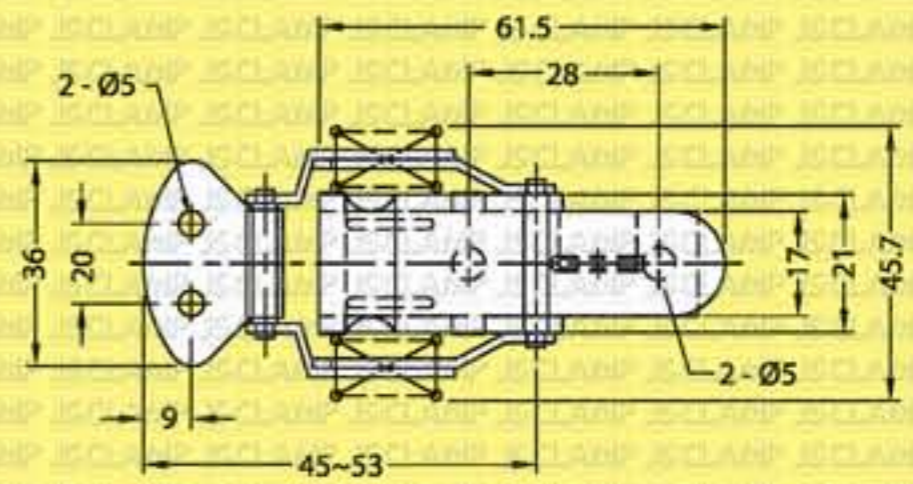

**TOGGLE
LINK CLAMP**
• LATCH •

Model : TL116

*Also available in Stainless Steel
Model : TL116SS

Safe Load : 50kg MAX

Weight : 43g

unit : mm

Model : TL124

*Also available in Stainless Steel
Model : TL124SS

Weight : 78g

unit : mm

Model : TL124K

*Also available in Stainless Steel
Model : TL124KSS

Safe Load : 80kg MAX

Weight : 81g

unit : mm

Model : TL118

*Also available in Stainless Steel
Model : TL118SS

Safe Load : 50kg MAX

Weight : 27g

unit : mm