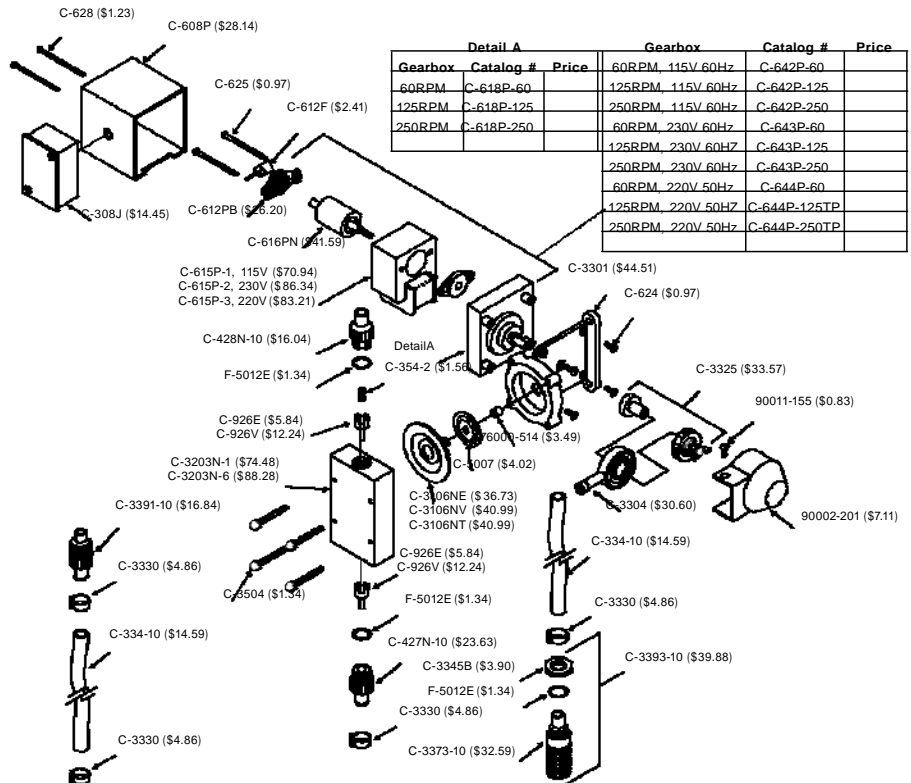

Additional Modifications

Option Number	Description	Add-on to List Price
14	Viton diaphragm.....	$17.33
15	Viton o-rings and checks	13.42
15A	Silicone o-rings and checks	22.85
36	Teflon coated EP diaphragm.....	17.33
05	Power cord with plug.....	14.45
16	Power switch.....	11.94
29	1 minute, 115V cycle timer.....	126.22
46	1 minute, 220/230V cycle timer...	129.92
08P	Polypropylene pumphead, viton seals and diaphragm	43.21

Enter Catalog Number Above Pricing