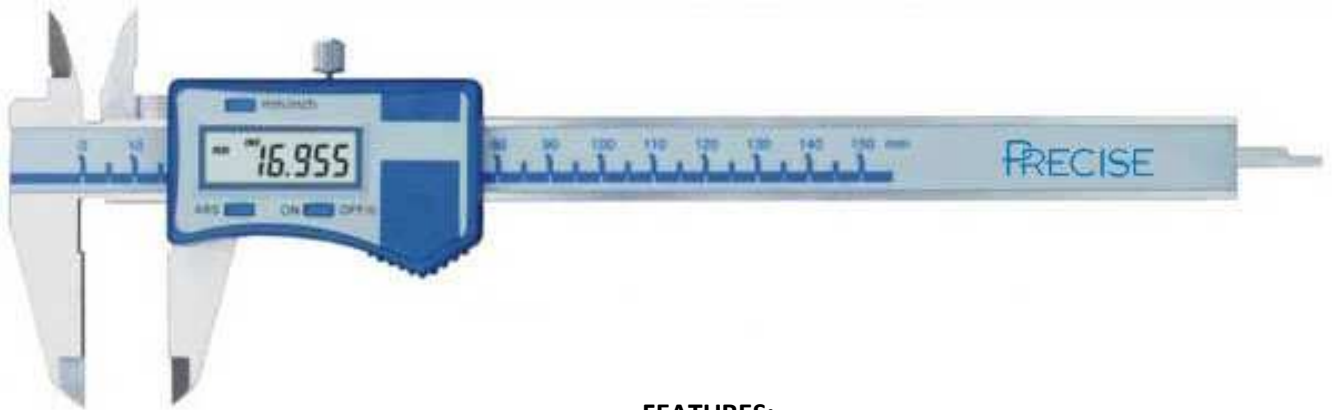

High Precision Digital Caliper

PRECISE

Model: 111-101

FEATURES:

- Power ON/OFF.
- Zero-setting at any position.
- mm/inch conversion.
- Absolute and incremental measurement at any position.
- Data output.
- Resolution: 0.005mm

SPECIFICATIONS:

Model	Range (mm/inch)	Resolution (mm/inch)	Permissible Error (mm)	Remarks
111-101	0-150/6	0.005/.0005	±0.020	With depth bar (flat or round Ø 1.6)
111-102	0-200/8	0.005/.0005	±0.025	With flat depth bar
111-103	0-300/12	0.005/.0005	±0.035	With flat depth bar