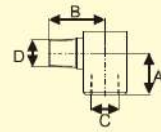

内外牙彎頭  
Street Elbow

**SFZ-1616**

3/8"-NPTF Male 公

3/8"-NPTF Female 母

23

33

3/8"-18NPTF

3/8"-18NPTF