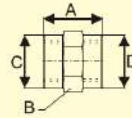

雙頭內牙
Coupling

SFZ-1614

3/8"-NPTF Female 母

3/8"-NPTF Female 母

SFZ-1605

1/4"-NPTF Female 母

1/4"-NPTF Female 母

29

26

3/8"-18NPTF

3/8"-18NPTF

29

19

1/4"-18NPTF

1/4"-18NPTF