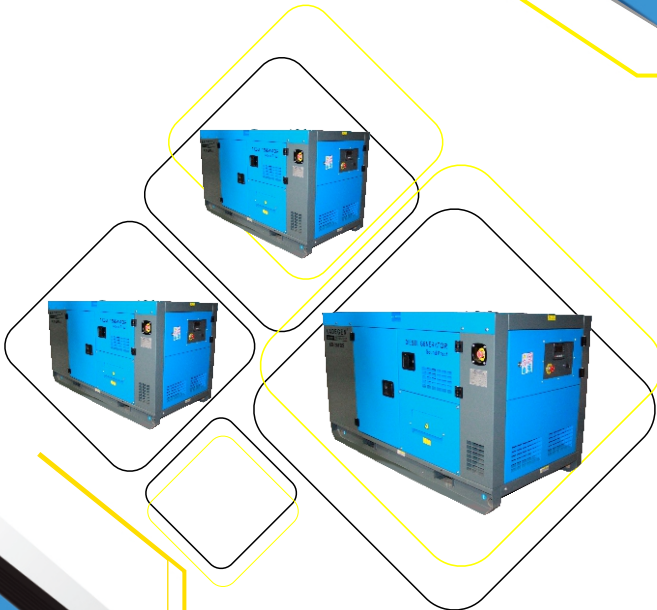

KADEGEN®

power generation

Feature:

- Full control panel with power indicator light and oil light
- Emergency shutdown for low oil pressure and high water temperature
- Large fuel tank ensure continuous running
- Low noise & vibration level
- Compact structure
- Reliable performance
- Easy for installation and maintenance

Edisi 2020 / 2021

KADEGEN[®]

power generation

YANG DONG

DIESEL GENERATOR SET

Feature:

- Full control panel with power indicator light and oil light
- Emergency shutdown for low oil pressure and high water temperature
- Large fuel tank ensure continuous running
- Low noise & vibration level
- Compact structure
- Reliable performance
- Easy for installation and maintenance

*KDS = Single Phase

Spesifikasi dan warna dapat berubah sewaktu-waktu tanpa pemberitahuan terlebih dahulu

FAWDE DIESEL GENERATOR SET

Feature:

- Full control panel with power indicator light and oil light
- Emergency shutdown for low oil pressure and high water temperature
- Large fuel tank ensure continuous running
- Low noise & vibration level
- Compact structure
- Reliable performance
- Easy for installation and maintenance

*FDS = Single Phase

KADEGEN®

power generation

ISUZU

DIESEL GENERATOR SET

Feature:

- Full control panel with power indicator light and oil light
- Emergency shutdown for low oil pressure and high water temperature
- Large fuel tank ensure continuous running
- Low noise & vibration level
- Compact structure
- Reliable performance
- Easy for installation and maintenance