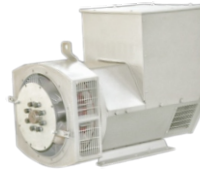

ALTERNATOR

Single & Double Blower

SINGLE