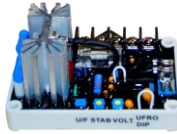

AVR FOR GENERATOR

FOR KUTAI

■ Spesifikasi

AVR FOR GENERATOR		AVR FOR GENERATOR	
TYPE	KETERANGAN	TYPE	KETERANGAN
AVR AS 440	For STAMFORD series	AVR EA05A	For KUTAI series
AVR SX 440 (GREY)	For STAMFORD series	AVR M4F4640A	For MARELLI alternator
AVR SX 440 A (RED)	For STAMFORD series	AVR M16FA655A	For MARELLI alternator
AVR SX 460 A (RED)	For STAMFORD series	AVR GB 170	For STC alternator
AVR SX 460 (GREY)	For STAMFORD series	AVR R 230	For LEROYSOMER
AVR MX-341	For STAMFORD series	AVR SE 350	For MARATHON series
AVR MX-321	For STAMFORD series	SMARTGEN 420	CONTROLLER
AVR AS 480	For STAMFORD series	SMARTGEN 6120	CONTROLLER
AVR GAVR-8A	For GENERAL series	REGULATOR 12/18V-24/28V	For MATSUMOTO SILENT
AVR GAVR-12A	For GENERAL series	SELENOID 12N/24V	For MATSUMOTO SILENT
AVR GAVR-15A	For GENERAL series	ELECTRIC SPEED REGULATOR	FOTON

Spesifikasi dan warna dapat berubah sewaktu-waktu tanpa pemberitahuan terlebih dahulu