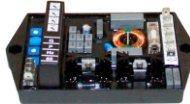

FOR MARELLI