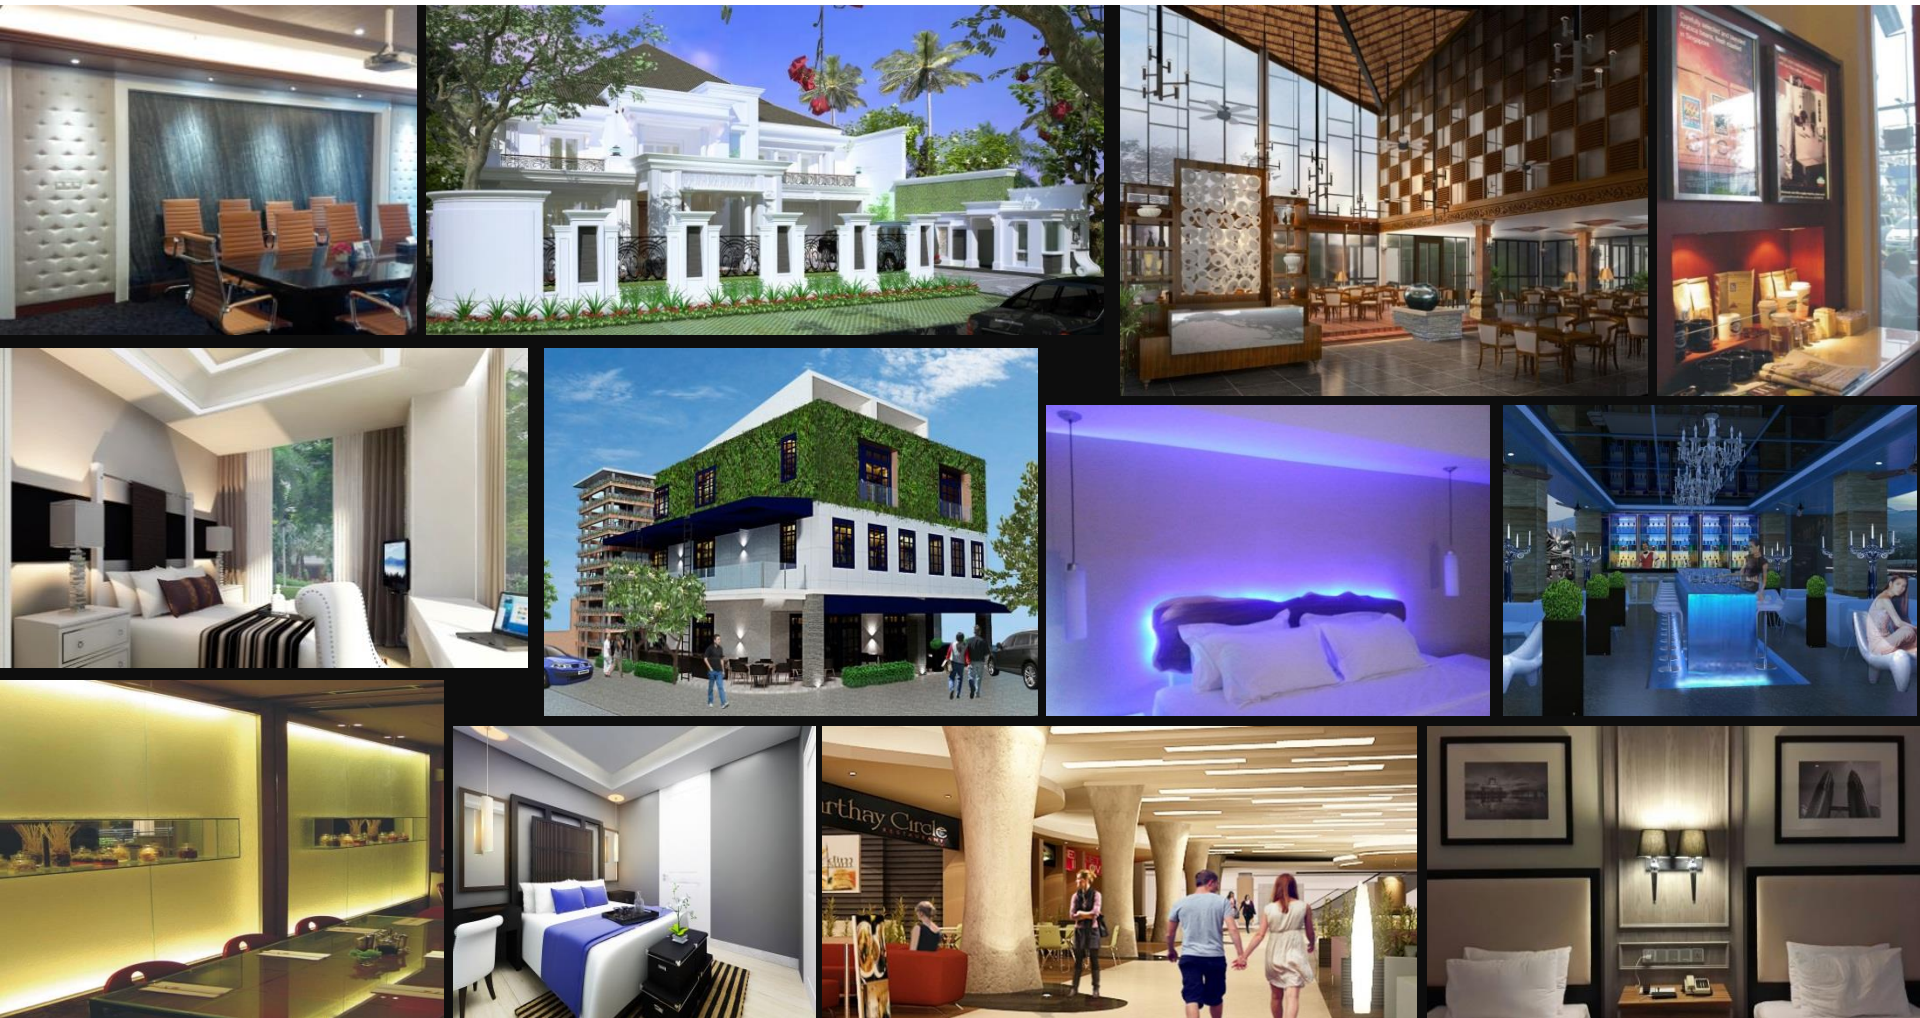

Architecture & Interior Design
ANJARSITEK

www.anjarsitek.com