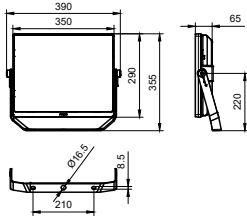

Dimensional drawing

BVP176 LED220/WW 200W WB GREY CE